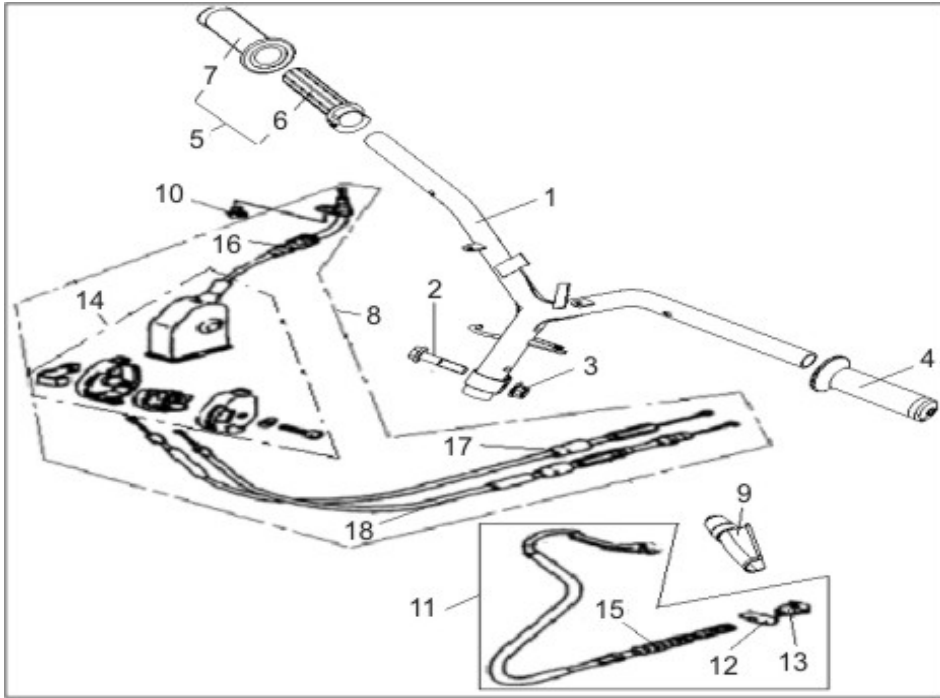

B01 STEERING

1	SS49-B01.01	40100BMBT001	Handlebar	1
2	VN49-B06.20	B01091004565	Bolt M10x1.25x45mm	1
3		B04171012565	Nut M10x1.25mm	1
4	SS49-B01.04	40001J4AT001	Left Grip	1
5	SS49-B01.05	40210J4AT001	Right Grip Assy.	1
6		40211J4AT001	Right Grip	1
7		40212J4AT001	Throttle Guide Tube	1
8	SS49-B01.08	40300BM0T001	Throttle Cable Assy	1
9	SS49-B01.09	40008BM0T000	Rear Brake Cable Jacket	1
10		B02000501025	Screw 5x10mm	1
11	SS49-B01.11	40270BMBT000	Brake Cable Assy	1
12		40273BM0T000	Stop Pin (Gold)	1
13		40271BM0T000	Adjusting Nut	1
14		40340BM0T001	Junction Box	1
15		40274BMBT000	Spring (Gold)	1
16		40306BM0T000	Throttle Cable 1	1
17		40307BM0T000	Carburetor Line	1
18		40308BM0T000	Oil Pump Line	1

B02 SWITCH ASSY

1	SS49-B02.01	40500BM0T000	Left Main Switch	1
2	SS49-B02.02	40002BM0T000	Left Brake Lever (145mm)	1
3		40004BMAT000	Lever Mounting Screw 5mm	1
4		B04000500065	Nut 5mm	1
5		91600BMAT000	Stop Switch Assy	1
6	SS49-B02.06	40600BM0T001	Right Control Switch	1
7		40610BM0T001	Right Brake Lever	1
8		40620BM0T000	Right Switch Fixing Seat	1
9		B02000502025	Screw 5x20mm	2
10		B02000502525	Screw 5x25mm	2
11		40510BM0T000	Left Switch Bracket	1
12		40520BM0T000	Left Switch Fixing Seat	1
13		B07000000505	Washer 5mm	1