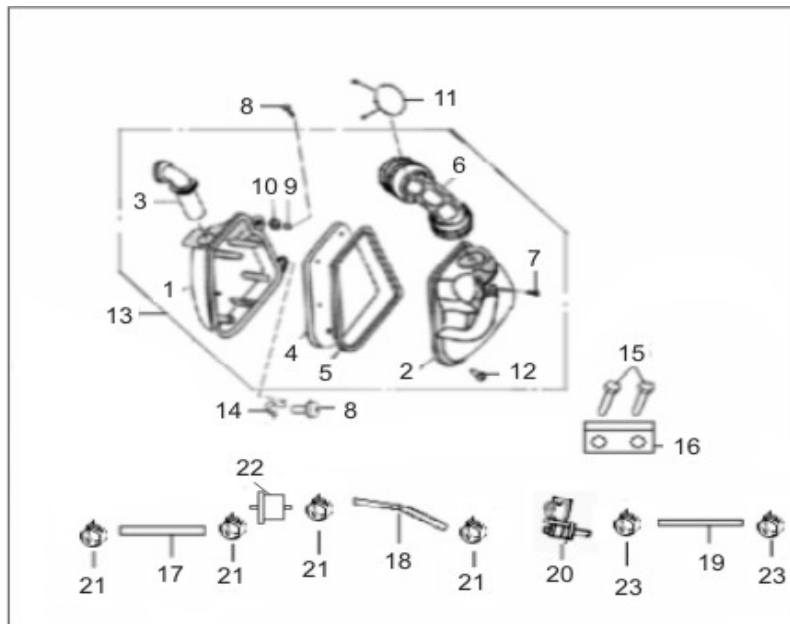

18		B07000000804	Washer 8mm	2
----	--	--------------	------------	---

B07 AIR CLEANER

1		49101BMBT003	Air Cleaner Body	1
2		49001BMBT004	Air Cleaner Cover	1
3		49002BMBT005	Air Cleaner Intake Pipe	1
4	SS49-B07.04	49200BMBT003	Filter Element	1
5		49103BM0T001	Seal Gasket	1
6		49005BM0T001	Connecting Pipe	1
7		B05074202005	Screw 4.2x20mm	5
8		B13060602005	Screw 6x20mm	2
9		49023BM0T000	Bushing	2
10		49022BM0T000	Grommet	2
11		49016BM0T000	Clip 42.5 (Gold)	1
12		B05074201205	Screw 4.2x12mm	4
13	SS49-B07.13	49000BMBT001	Air Cleaner Assy	1
14	SS49-B07.14	49371B0DT000	Brake Cable Guide	1
15		B0109061265	Screw 6x12mm	2
16	SS49-B07.16	57051B2GT000	One Way Valve Plate	1
17	SS49-B07.17	49853BMBT001	Hose 2 (185mm)	1
18	SS49-B07.18	49852BMBT001	Hose 1 (250mm)	1
19	SS49-B07.19	49851BMBT001	Hose (210mm)	1
20	VN49-B25.18	49840B0ES000	One Way Valve II	1
21	VN49-B26.19	49805BMBT000	Spring II, Lock 17.5	4
22	VN49-B26.20	49870B2GT000	Air Cleaner Small	1
23	VN49-B25.21	49855B0ES000	Spring II, Lock 16.5	2