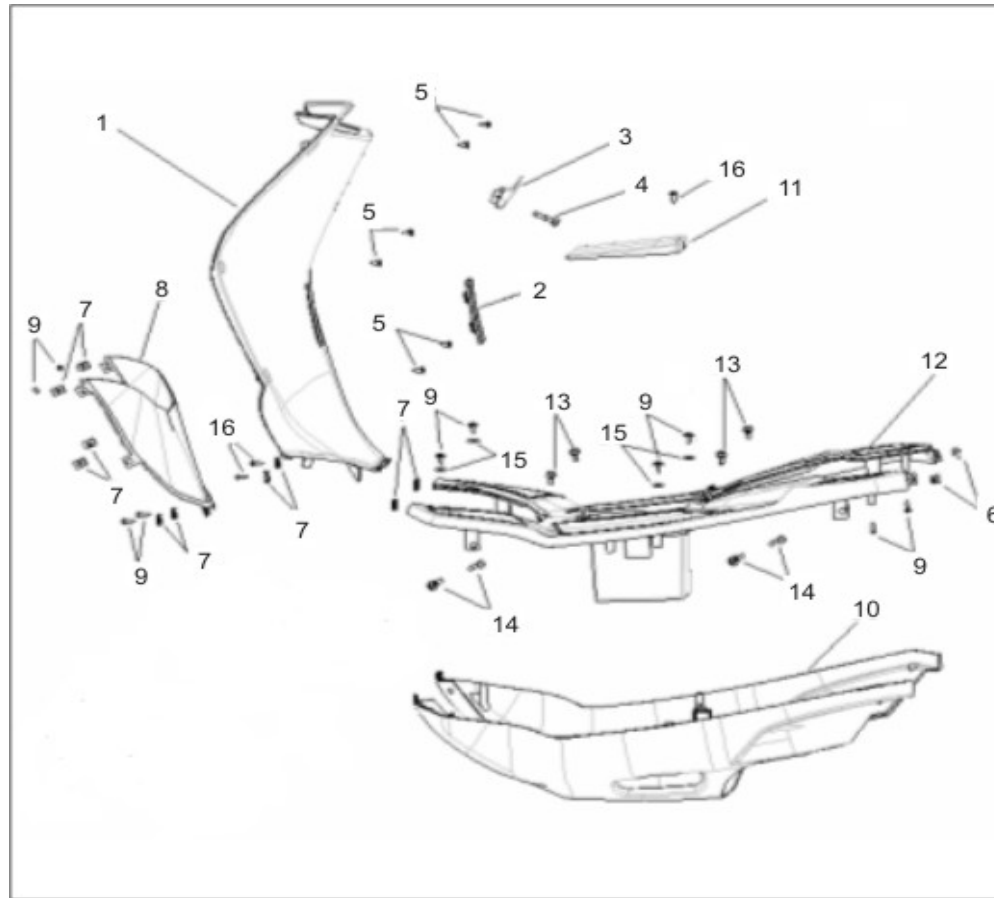

1	SS49-B17.01	65402BMBT000	Front Inside Body Panel	1
2	SS49-B17.02	65403BMBT000	VIN Plate Cover	1
3		51011BMBT000	Helmet Hook	1
4		B01090603065	Bolt 6x30mm	1
5		B05074801605	Screw 4.8x16mm	6
6		65802BMAT000	Spring Nut 5mm	4
7		65801BMAT000	Spring Nut 4mm	10
8	SS49-B17.08	65407BMKT001	Front Inner Fender Cover	1
9		B05074001605	Screw 4x16mm	10
10	SS49-B17.10BLK	65406BMBT000B	Belly Pan, Black	1
10	SS49-B17.10YLV	65406BMBT000Y	Belly Pan, Yellow	1
11	SS49-B17.11	65813BMBT000	Floorboard Compartment Cover	1
12	SS49-B17.12	65401BMBT000	Floorboard, Black	1
13		08011H60X001	Bolt 6x14mm	4
14		B01090601265	Bolt 6x12mm	4
15		B07030000505	Washer 5mm	4