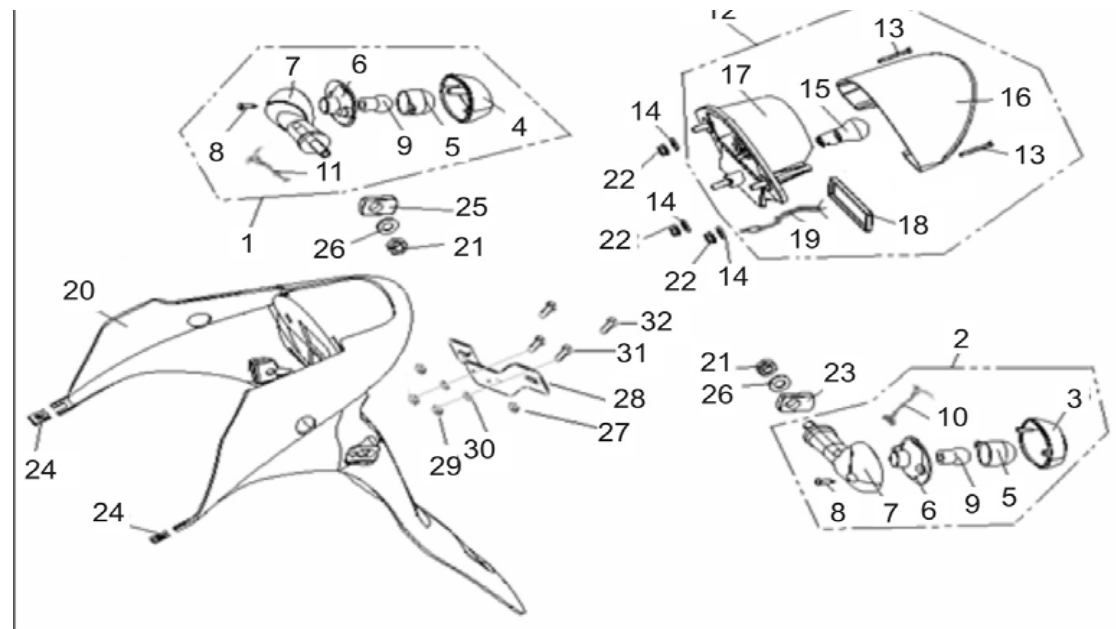

3		81102BMBT001	Turn Signal Lens, Rear Left	1
4		81302BMBT001	Turn Signal Lens, Rear Right	1
5	VN49-B04.46	81107BM0T000	Turn Signal Bulb Cover, Amber	2
6		81105BM0T001	Bowl, Reflex Light	2
7		81502BM0T001	Bulb Base	2
8		B05004001203	Screw 4x12mm	1
9	LS49-B01.30	81501H70X001	Bulb 12v10w	2
10		81510BM0T000	Wire, Left Rear Turn signal	1
11		81710BM0T000	Wire, Right Rear Turn Signal	1
12	SS49-B21.12	82000BM0T001	Taillight Assy	1
13		B05074002005	Screw 4x20mm	2
14		82011G00P000	Rubber Washer	3
15	VN49-B04.08	82000B50T000	Bulb 12v21/5w	1
16	SS49-B21.16	82008BM0T001	Indicator Lens	1
17		82003BM0T000	Taillight Base	1
18		86502BM0T000	Rear Reflector	1
19		82900BM0T000	Wire Harness, Taillight	1
20	SS49-B21.20	08202BM0T000	Mud Flap	1
21		B04061012565	Nut 10x1.25mm	2
22		B04070600065	Nut 6mm	3
23		81511BM0T000	Turn Signal Left Spacer	1
24		65802BM0T000	Spring Nut 5mm	2
25		81708BM0T000	Turn Signal Right Spacer	1
26		B07030001005	Washer 10mm	2
27		B04070600054	Nut 6mm	2
28	SS49-B21.28	08203BMBT000	License Bracket	1
29		B04070600054	Nut 6mm	2
30		B07030000604	Washer 6mm	2
31		B01010601624	Bolt 6x16mm	2
32		B01090601664	Bolt 6x16mm	2