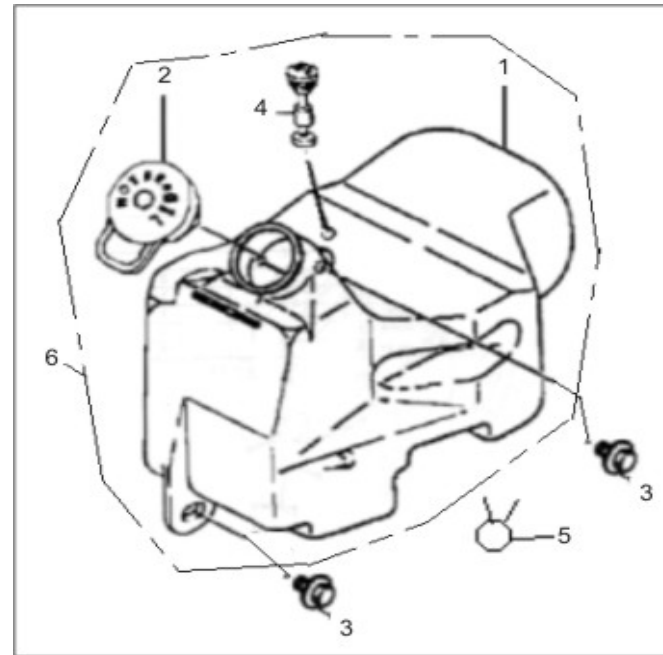

B13 OIL TANK

1	SS49-B13.01	64001BMAT000	Oil Tank	1
2	SS49-B13.02	64090BMAT000	Oil Tank Cap	1
3		B01090601265	Bolt 6x12mm	2
4	SS49-B13.04	64100BMAT000	Oil Level Gauge	1
5		50307BM0T000	Clip 8mm	1
6		64000BMAT000	Oil Tank Assy	1