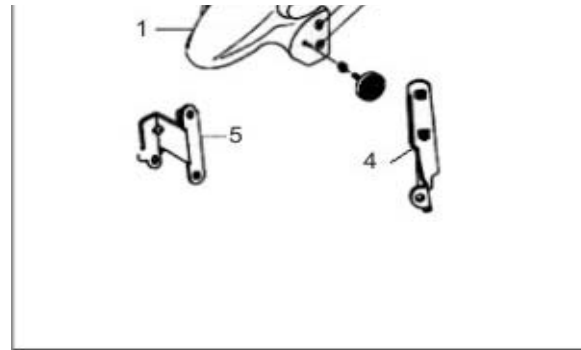

B15 HANDLEBAR COVER

1	SS49-B15.01BLK	65201BMBT001B	Handlebar Cover, Upper, Black	1
1	SS49-B15.01YLW	65201BMBT001Y	Handlebar Cover, Upper, Yellow	1
2	SS49-B15.02	65202BMBT000	Handlebar Cover, Lower, Black	1
3	SS49-B15.03	65203BMBT000	Meter Cover	1
4	SS49-B15.04	B05075001605	Screw 5x16mm	2
5	SS49-B15.05	B05075001205	Screw 5x12mm	2
6	SS49-B15.06	B05074001205	Screw 4x12mm	2
7	SS49-B15.07	B05074001605	Screw 4x16mm	2
8	SS49-B15.08	B05073001005	Screw 3x10mm	4
9	SS49-B15.09	B13010501405	Screw 5x14mm	1
10	SS49-B15.10	40470BM BT003	Mirror, Right, Black	1
11	SS49-B15.11	40460BMBT003	Mirror, Left, Black	1

B16 FRONT COVER ASSY

1	SS49-B16.01BLK	65301BMBT00AY	Front Cover, Black	1
1	SS49-B16.01YLW	65301BMBT00AY	Front Cover, Yellow	1
2	SS49-B16.02	65314BMBT000	Screw	1
3	SS49-B16.03	08027J4AT000	Plastic Washer	1
4	SS49-B16.04	B05074201605	ST 4.2x16	4
5	SS49-B16.05BLK	65367BMBT000	Cover, Right, Black	1
5	SS49-B16.05YLW	65367BMBT000	Cover, Right, Yellow	1
6	SS49-B16.06BLK	65366BMBT000	Cover, Left, Black	1
6	SS49-B16.06YLW	65366BMBT000	Cover, Left, Yellow	1
7	SS49-B16.07	B05074001205	ST 4.2x12	6
8	SS49-B16.08	65801BMAT000	Spring Nut ST4	4

B17 BODY PANELS