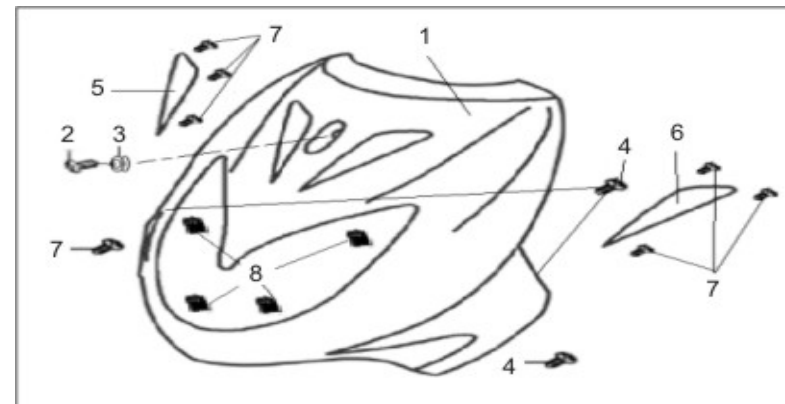

B16 FRONT COVER ASSY

1	SS49-B16.01BLK	65301BMBT00AY	Front Cover, Black	1
1	SS49-B16.01YLW	65301BMBT00AY	Front Cover, Yellow	1
2	SS49-B16.02	65314BMBT000	Screw	1
3	SS49-B16.03	08027J4AT000	Plastic Washer	1
4	SS49-B16.04	B05074201605	ST 4.2x16	4
5	SS49-B16.05BLK	65367BMBT000	Cover, Right, Black	1
5	SS49-B16.05YLW	65367BMBT000	Cover, Right, Yellow	1
6	SS49-B16.06BLK	65366BMBT000	Cover, Left, Black	1
6	SS49-B16.06YLW	65366BMBT000	Cover, Left, Yellow	1
7	SS49-B16.07	B05074001205	ST 4.2x12	6
8	SS49-B16.08	65801BMAT000	Spring Nut ST4	4