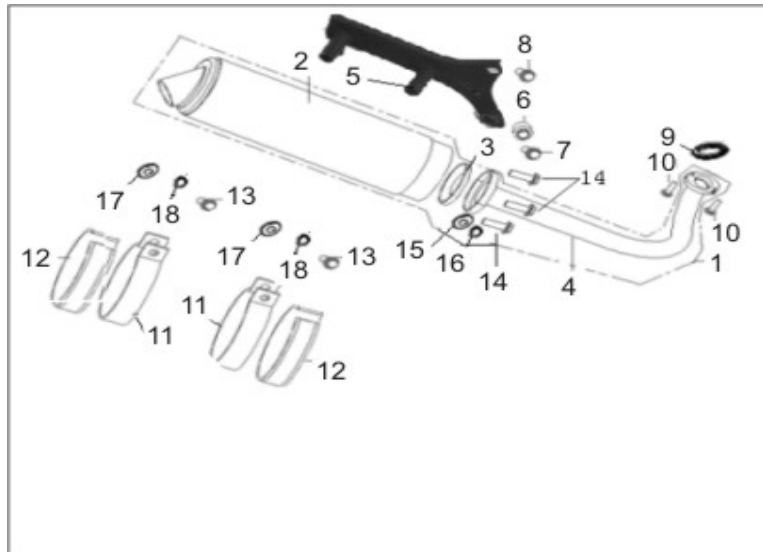

B06 MUFFLER

1	SS49-B06.01	47100BMBT00G	Muffler Assy (w/Catalyst)	1
2		47200BMBT00C	Muffler Canister	1
3	SS49-B06.03	47121B20T000	Seal Washer	1
4		47105BMBT00B	Exhaust Pipe Assy	1
5	SS49-B06.05	47123BMBT000	Muffler Fixing Plate	1
6	SS49-B06.06	47740B0ET000	Muffler Bush	1
7	SS49-B06.07	B01090803565	Bolt 8x35mm	1
8	SS49-B06.08	B01090802065	Bolt 8x20mm	1
9	SS49-B06.09	47800B0DT000	Exhaust Pipe Gasket	1
10		B01090601665	Bolt 6x16mm	2
11		47041B20T000	Muffler Clamp	2
12		47042B20T000	Clamp Cushion	2
13		B01090805565	Bolt 8x55mm	2
14		B02050802565	Bolt 8x25mm	3
15		B07030000805	Washer 8mm	3
16		B07000000805	Washer 8mm	3
17		B07030000804	Washer 8mm	2