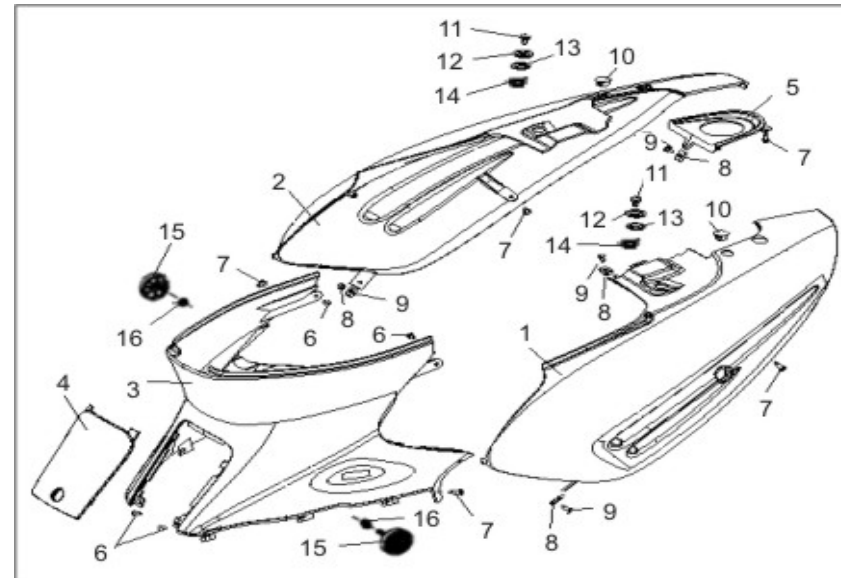

B18 SIDE PANELS

1	SS49-B18.01BLK	65601BMBT000B	Side Panel Left, Black	1
1	SS49-B18.01YLV	65601BMBT000Y	Side Panel Left, Yellow	1
2	SS49-B18.02BLK	65602BMBT000B	Side Panel Right, Black	1
2	SS49-B18.02YLV	65602BMBT000Y	Side Panel Right, Yellow	1
3	SS49-B18.03	65605BMBT001	Center Panel	1
4	SS49-B18.04	65619BMBT000	Compartment Lid, Center Panel	1
5	SS49-B18.05BLK	65606BMBT000B	Fuel Fill Panel, Black	1
5	SS49-B18.05YLV	65606BMBT000Y	Fuel Fill Panel, Yellow	1
6		B05074001205	Screw 4x12mm	4
7		B05075001605	Screw 5x16mm	5
8		65802BMAT000	Spring Nut 5mm	4
9		B05075001205	Screw 5x12mm	4
10	SS49-B18.10	65608BMBT000	Decoration Cap	2
11		B02000602003	Screw 6x20mm	2
12		08021BMBT000	Washer	2
13		65616J00P000	Rubber Washer	2
14		65627BMBT000	Bushing	2