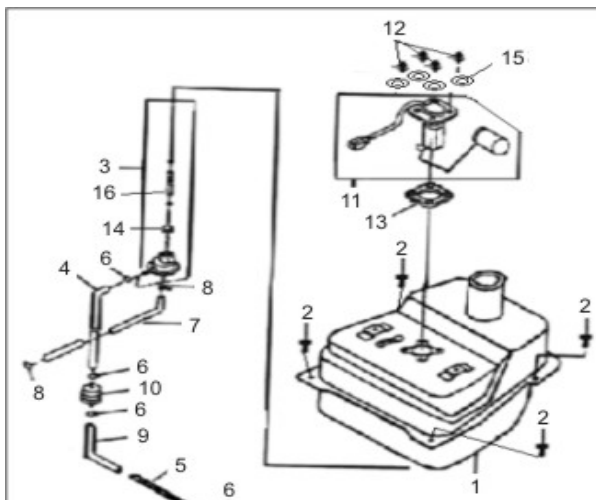

B08 FUEL TANK

1	SS49-B08.01	50100BMBT001	Fuel Tank	1
2		B01090601265	Bolt 6x12mm	4
3	SS49-B08.03	50300BM0T000	Fuel Petcock Assy	1
4	SS49-B08.04	50301BM0T000	Fuel Hose 1 (4.5x5x80) SAE 30 R9	1
5	SS49-B08.05	50316BMBT000	Spring	1
6		50307BM0T000	Clip 8mm	4
7	SS49-B08.07	50302BM0T000	Vacuum Hose 1 (4x8x360)	1
8		50306BM0T000	Clip 7mm	2
9	SS49-B08.09	50303BM0T000	Fuel Hose 2 (4.5x8.5x250) SAE 30 R9	1
10	SS49-B08.10	50340BMAT000	Fuel Filter Assy	1
11	SS49-B08.11	50800BMBT000	Fuel Sensor	1
12		50801BM0T001	Bolt 5x16mm	4
13	SS49-B08.13	50004BMBT000	Sensor Gasket	1
14		50312J0ET000	Seal Ring	1