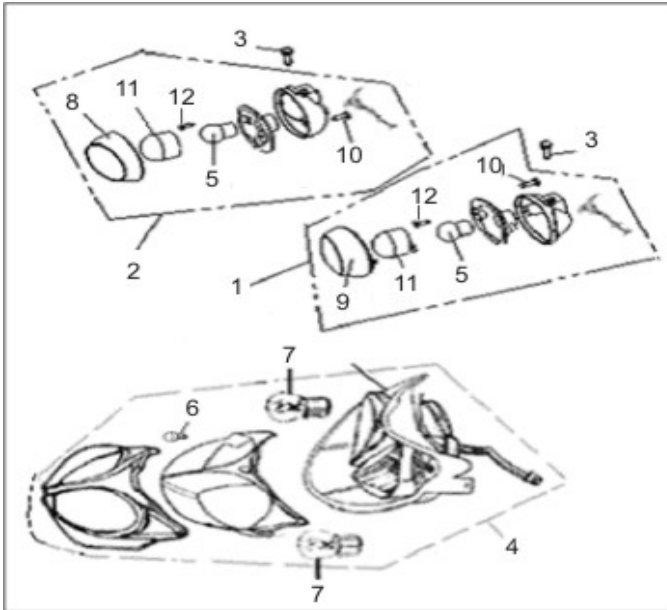

B20 HEADLIGHT / FRONT TURN SIGNALS

1	LS49-B01.28	81100BM0T002	Left Front Turn Signal Assy	1
2	LS49-B01.29	81300BM0T002	Right Front Turn Signal Assy	1
3		B13060501205	Screw M5x12	2
4	SS49-B20.04	80000J4AT000	Headlight Assy W/ Halogen Bulb	1
5	LS49-B01.30	81501H70X001	Bulb 12v10w	2
6	VN49-B04.37	70001BMBT000	Bulb 12v3w	2
7	LS49-B22.34H	80002B20T000	Bulb 12v35/35w	2
8		81302B20T000	Turn Signal Lens Front Right	1
9		81102B20T000	Turn Signal Lens Front Left	1
10		08011B20T000	Screw	2
11	VN49-B04.46	81107BM0T000	Turn Signal Bulb Cover, Amber	2
12			Screw	2