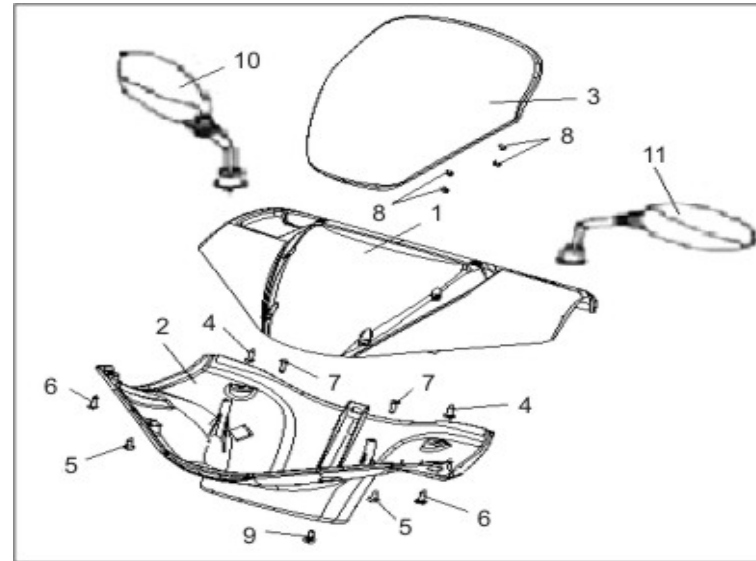

B15 HANDLEBAR COVER

1	SS49-B15.01BLK	65201BMBT001B	Handlebar Cover, Upper, Black	1
1	SS49-B15.01YLW	65201BMBT001Y	Handlebar Cover, Upper, Yellow	1
2	SS49-B15.02	65202BMBT000	Handlebar Cover, Lower, Black	1
3	SS49-B15.03	65203BMBT000	Meter Cover	1
4	SS49-B15.04	B05075001605	Screw 5x16mm	2
5	SS49-B15.05	B05075001205	Screw 5x12mm	2
6	SS49-B15.06	B05074001205	Screw 4x12mm	2
7	SS49-B15.07	B05074001605	Screw 4x16mm	2
8	SS49-B15.08	B05073001005	Screw 3x10mm	4
9	SS49-B15.09	B13010501405	Screw 5x14mm	1
10	SS49-B15.10	40470BM BT003	Mirror, Right, Black	1
11	SS49-B15.11	40460BMBT003	Mirror, Left, Black	1