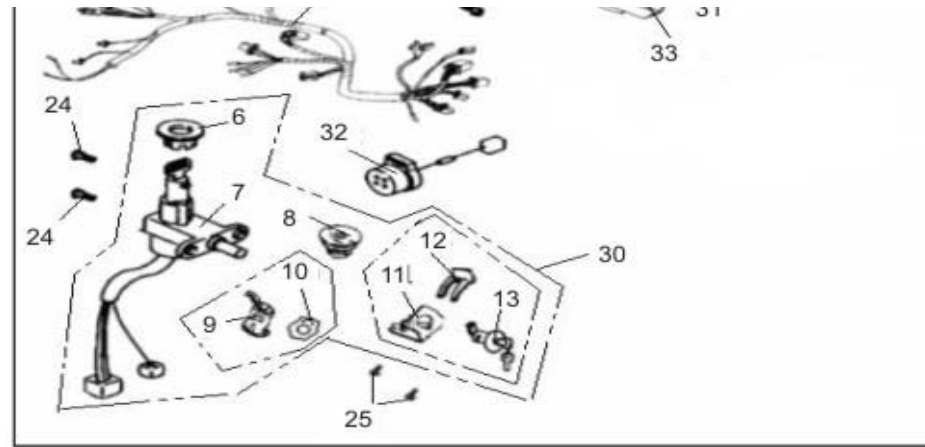

13		88800BMBT000	Lock Seat, Assy	1
14	TNG-BAT-X5	96100BM0T000	Battery	1
15		B07030000605	Washer 6mm	2
16		B07000000605	Washer 6mm	2
17		B04000600055	Nut 6mm	1
18		96202BMAT000	Ignition Coil	1
19		96201BMAT000	Cover, Ignition Coil	1
20		B07000000505	Washer 5mm	1
21		B07030000505	Washer 5mm	1
22		B02000502025	Screw 5x20mm	1
23		96800BMAT000	Fuse 8A,250v	1
24		08802BMBT000	Bolt 6x12mm	2
25		B05074001005	Screw 4x10mm	2
26		96001K00P000	Band 250mm	3
27		96003K00P000	Band 200mm	3
28		96002K00P000	Band 150mm	1
29	SS49-B22.29	96200BMAT000	Ignition Coil Assy	1
30	SS49-B22.30	88000BMBT000	3-Lock Assy	1
31		B01090601265	Bolt 6x12mm	3
32	SS49-B22.32	96500BM0T001	Flasher	1
33	SS49-B22.33	97701BM0T000	CDI	1
34		B01090601065	Bolt 6x10mm	1
38		B05004801305	Screw 4.8x13mm	2