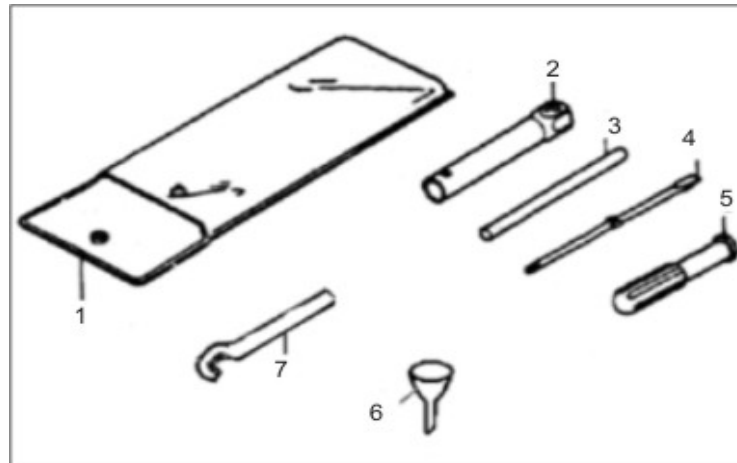

B23 TOOL KIT

1		02110BM0T000	Tool Bag	1
2		02102BM0T000	Spark Plug Socket	1
3		02101BM0T000	Spark Plug Socket Handle	1
4		02103BM0T000	Screw Driver	1
5		02104BM0T000	Handle	1
6		02114BM0T000	Funnel, Oil Tank	1
7		02115BM0T000	Rear Shock Absorber Adjuster	1