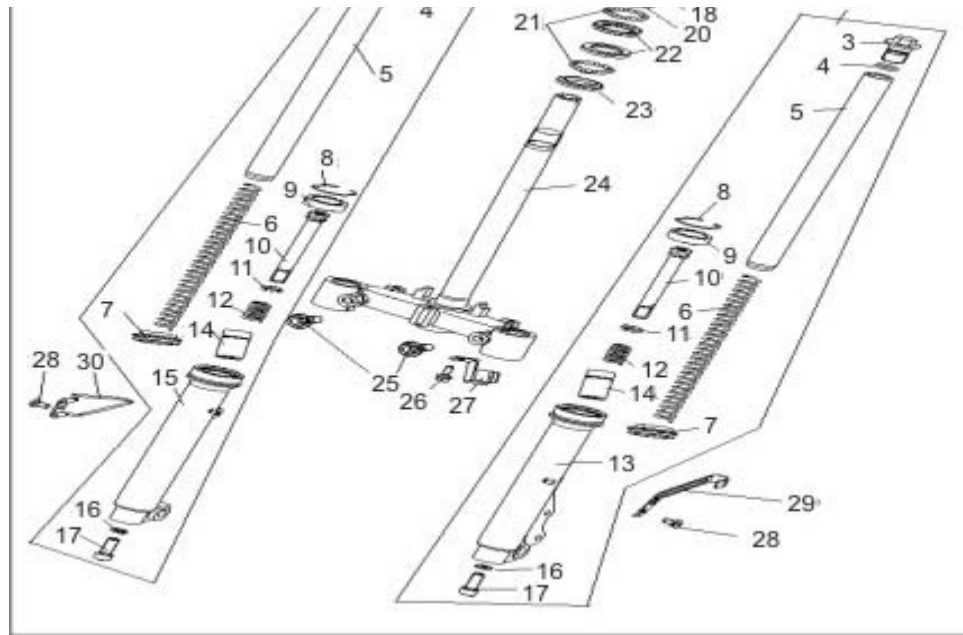

4		B190123200B0	O-RING 23.2X2.65MM	2
5		43230BMBT000	Inner Tube Comp	2
6		43202BMBT000	Spring	2
7		43290K00P000	Anti-Dust Cover	2
8		43207K00P000	Clip	2
9		43260K00P000	Oil Seal	2
10		43214BMBT000	Front Fork Piston	2
11		43208BMBT000	Fork Piston Ring	2
12		43203BMBT000	Front Fork Spring	2
13		43201BMBT000	Outer Tube 1	1
14		43237BMBT000	Shaft 2	2
15		43301BMBT000	Outer Tube 2	1
16		43209J0AP000	Gasket	2
17		B01090601265	Bolt 6x12mm	2
18		43008BMAT000	Nut	2
19		43005BMBT001	Ball Race Cover	1
20		43001BMBT001	Ball Race Connecting	1
21		B06010150000	Steel Ball 5 (Set of 42)	42
22		43003BMBT000	Ball Race 2	2
23		43004BMBT000	Ball Race 4	1
24	SS49-B03.24	43100BM0T001	Steering Column	1
25		B01091003065	Bolt 10x1.25x30mm	2
26		B01090601265	Bolt 6x12mm	1
27		43035BMBT000	Brake Hose Holder 2	1
28		B01070601625	Bolt 6x16mm	2
29		43021BMBT001	Front Brake Hose Holder	1
30		43150BMAT000	Cable Holder	1