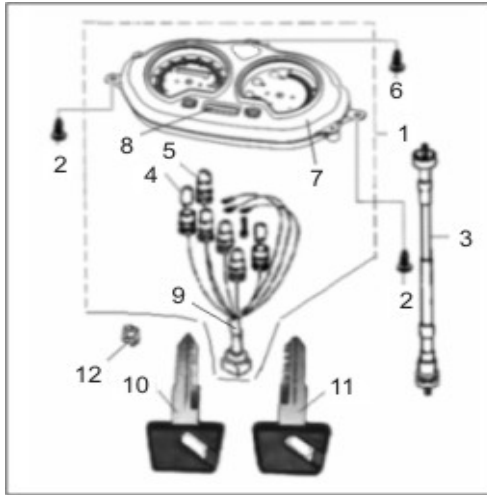

15	TNG-B11.01	66300BMBT001	Rear Reflector, Red	2
16		B04070600063	Nut 6mm	2

B19 INSTRUMENT ASSY

1	SS49-B19.01	70000BMBT00S	Instrument Assy	1
2		B05074001205	Screw 4x12mm	2
3	SS49-B19.03	72900BMBT000	Speedometer Cable	1
4	VN49-B04.37	70001BMBT000	Bulb 12v3w	2
5	VN49-B04.51	70036BMBT000	Bulb 12v2w	4
6		B05074001005	Screw 4x10mm	1
7	SS49-B19.07	70003BMBT001	Gauge Cover	1
8	SS49-B19.08	76000BMBT002	Digital Clock	1
9	SS49-B19.09	75000BMBT004	Speedometer Wire Harness	1
10	SS49-B19.10	88900BM0T001	Key Blank Left	1
11	SS49-B19.11	88900BMBT001	Key Blank Right	1
12	SS49-B19.12	76001BMBT000	Clock Battery	1