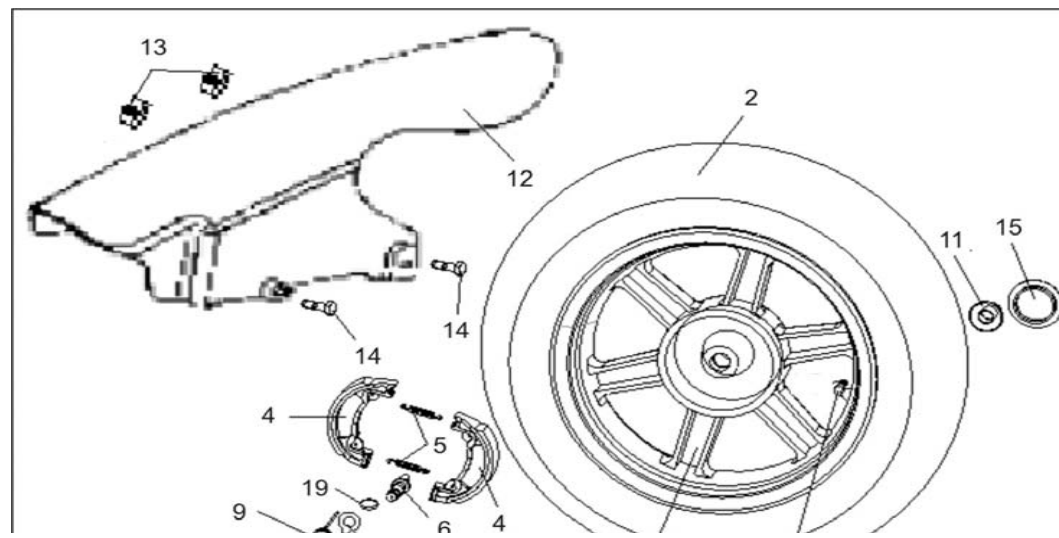

B10 REAR WHEEL

1	SS49-B10.01	54100BM0TBHA	Rear Wheel Rim 3.5 x 12"	1
2	SS49-B10.02	B140108D12BB	Rear Tire 130/70-12	1
3	VN49-B19.29	B1403Z201100	Valve Z2-01-1	1
4	SS49-B10.04	54200BMBT000	Brake Shoe Assy (Set of 2)	2
5	SS49-B10.05	54001BMBT000	Spring	2
6	SS49-B10.06	54003BM0T000	Camshaft, Rear Brake	1
7	SS49-B10.07	54250BM0T000	Camshaft Lever	1
8	SS49-B10.08	54002BM0T000	Indicator Plate	1
9	SS49-B10.09	54008BMBT000	Tension Spring	1
10		08012BM0T000	Hexbolt 6x30mm	1
11		B04171615063	U Nut 16x1.5mm	1
12	SS49-B10.12	65701BMBT001	Inner Rear Fender	1
13		65803JOET000	Spring Nut	2
14		B01090602060	Bolt 6x20mm	2
15		54027BM0T000	Cap	1