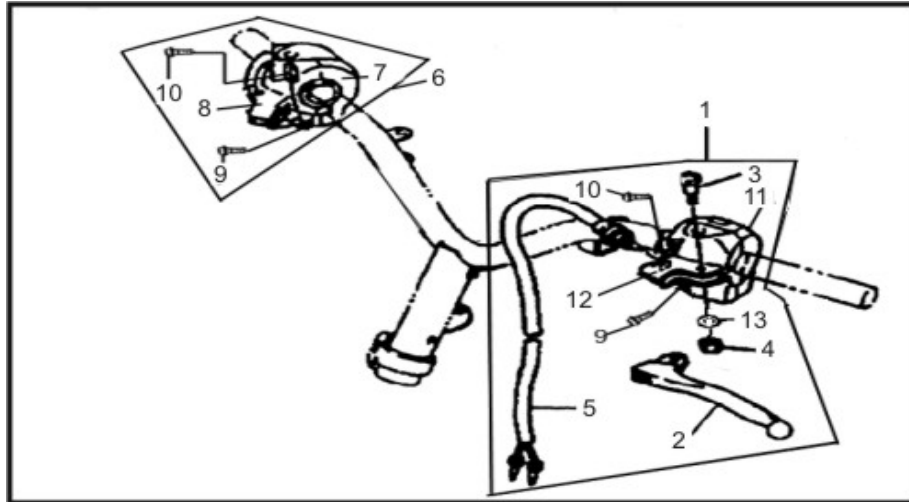

B02 SWITCH ASSY

1	SS49-B02.01	40500BM0T000	Left Main Switch	1
2	SS49-B02.02	40002BM0T000	Left Brake Lever (145mm)	1
3		40004BMAT000	Lever Mounting Screw 5mm	1
4		B04000500065	Nut 5mm	1
5		91600BMAT000	Stop Switch Assy	1
6	SS49-B02.06	40600BM0T001	Right Control Switch	1
7		40610BM0T001	Right Brake Lever	1
8		40620BM0T000	Right Switch Fixing Seat	1
9		B02000502025	Screw 5x20mm	2
10		B02000502525	Screw 5x25mm	2
11		40510BM0T000	Left Switch Bracket	1
12		40520BM0T000	Left Switch Fixing Seat	1
13		B07000000505	Washer 5mm	1