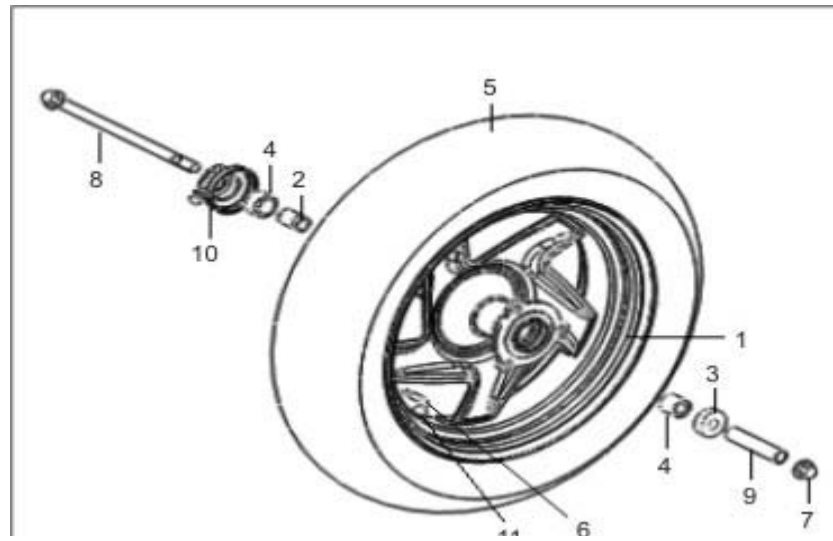

B04 FRONT WHEEL

1	SS49-B04.01	44100BM0TBHA	Front Wheel Rim 3.5 x 12"	1
2	SS49-B04.02	44600BM0T910	Collar	1
3	SS49-B04.03	44300BM0T000	Oil Seal 22x35x7 R	1
4	SS49-B04.04	B12016020100	Ball Bearing 6201-2RS	2
5	SS49-B04.05	B140107D12AB	Front Tire 120/70-12 DOT	1
6	VN49-B19.29	B1403Z201100	Air Valve	1
7	SS49-B04.07	B04171212563	U Nut 12x1.25mm	1
8	SS49-B04.08	44004G4CT000	Front Wheel Axle	1
9	SS49-B04.09	44005BM0T000	Collar	1
10	SS49-B04.10	44200BM0T000	Speedometer Pickup	1
11		B1404Z2011C0	Valve Cap	1