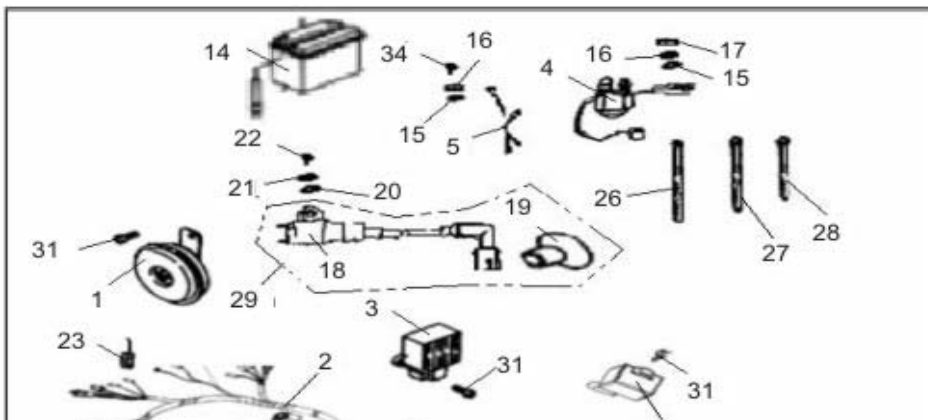

B22 ELECTRICAL

1	SS49-B22.01	95000BMDT000	Horn	1
2	SS49-B22.02	92000BMBT007	Main Wire Harness	1
3	VN49-B04.05	98801B09F000	Regulator	1
4	SS49-B22.04	94000BMBT000	Starter Relay	1
5	SS49-B22.05	96900BMBT000	Wire Harness	1
6	SS49-B22.06	88101BM0T001	Cover Main Switch	1
7	SS49-B22.07	88100BMBT000	Main Switch Assy	1
8		88400BM0T000	Lock, Fuel Tank	1
9		88501BMBT000	Lock 1	1
10		88502BMBT000	Lock, Side Cover 3 Nut	1
11		88801BMBT000	Lock Seat 1	1
12		88802BMBT000	Lock Seat 2	1