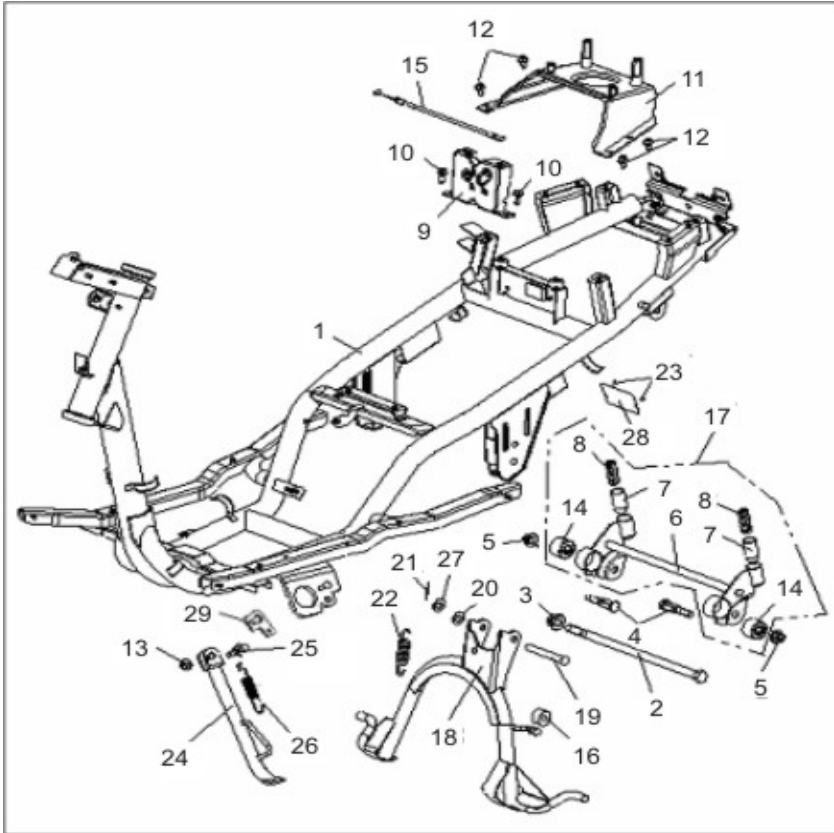

B10 REAR WHEEL

1	SS49-B10.01	54100BM0TBHA	Rear Wheel Rim 3.5 x 12"	1
2	SS49-B10.02	B140108D12BB	Rear Tire 130/70-12	1
3	VN49-B19.29	B1403Z201100	Valve Z2-01-1	1
4	SS49-B10.04	54200BMBT000	Brake Shoe Assy (Set of 2)	2
5	SS49-B10.05	54001BMBT000	Spring	2
6	SS49-B10.06	54003BM0T000	Camshaft, Rear Brake	1
7	SS49-B10.07	54250BM0T000	Camshaft Lever	1
8	SS49-B10.08	54002BM0T000	Indicator Plate	1
9	SS49-B10.09	54008BMBT000	Tension Spring	1
10		08012BM0T000	Hexbolt 6x30mm	1
11		B04171615063	U Nut 16x1.5mm	1
12	SS49-B10.12	65701BMBT001	Inner Rear Fender	1
13		65803JOET000	Spring Nut	2
14		B01090602060	Bolt 6x20mm	2
15		54027BM0T000	Cap	1

19	SS49-B10.19	B190101000A0	O-Ring 10x1.9mm	1
----	-------------	--------------	-----------------	---

B11 FRAME

1		57100BMBT007	Frame	1
2	SS49-B11.02	58303BM0T000	Engine Mounting Bolt 1 (Gold)	1
3		B04171212563	Nut 12x1.25mm	1
4	SS49-B11.04	58301BMBT000	Engine Mounting Bolt 2	2
5		B04171012565	Nut 10x1.25mm	2
6		58320BMBT000	Engine Bracket Joining	1
7		58302B0DT000	Damper	2
8		58304BMBT000	Spring	2
9	SS49-B11.09	58800BM0T000	Seat Catch	1
10		B01090602065	Bolt 6x20mm	2
11		57080BMBT000	Carrier Bracket	1
12		B01090601265	Bolt 6x12mm	4
13		B04070800064	U Nut 8mm	1
14		58350BMAT000	Buffer, Engine Bracket	2
15	SS49-B11.15	58900BMBT000	Seat Cable	1
16	SS49-B11.16	58507BM0T000	Cushion Mid Stand	1
17	SS49-B11.17	58360BMBT000	Engine Bracket Component	1
18	SS49-B11.18	58520BM0T000	Main Stand	1
19	SS49-B11.19	58590BM0T000	Pin (Gold)	1
20	SS49-B11.20	58508B0DT000	Rubber Washer 10mm	1
21		63016B0DT000	Cotter Pin	1
22	SS49-B11.22	58510BM0T000	Main Stand Spring	1
23		B100432007P0	Rivet 3.2x7mm	2
24	SS49-B11.24	58700BM0T000	Side Stand	1
25	LS49-B12.13	57005B0DT000	Bolt, Side Stand	1
26	LS49-B12.12	57010BM0T001	Spring, Side Stand	1
27		B07030001005	Washer 10mm	1
28		57001BMBT000	Frame Body Number Plate	1
29		57006BM0T000	Hook	1