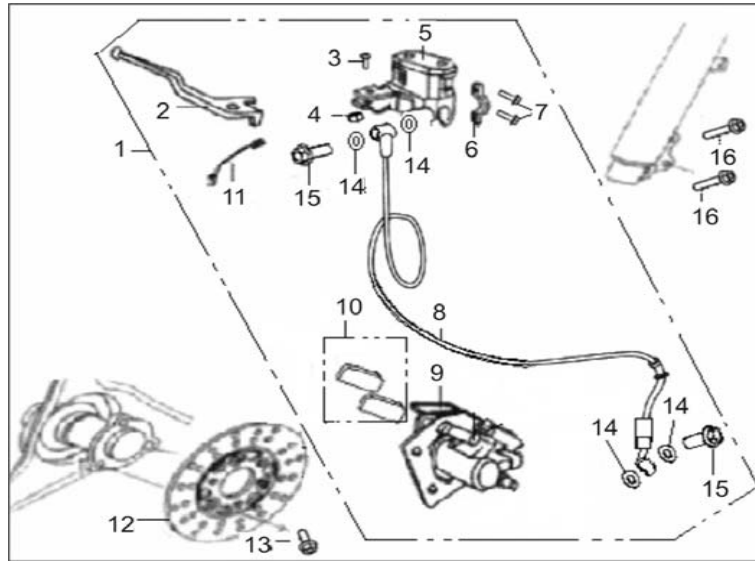

B05 FRONT BRAKE ASSY

1	SS49-B05.01	45000J4FTB33	Front Disc Brake Assy.	1
2	SS49-B05.02	45014BMBT000	Front Brake Lever	1
3	SS49-B05.03	45015J1CT000	Lever Mounting Screw	1
4		B04160600065	Nut 6mm	1
5	SS49-B05.05	45400BMBTB30	Master Brake Cylinder	1
6	SS49-B05.06	45023J1DT000	Master Brake Cylinder Bracket	1
7		B01070602365	Bolt 6x23mm	1
8	SS49-B05.08	45200BMBT000	Front Brake Hose	1
9	SS49-B05.09	45500J4FTB30	Caliper Assembly	1
10	SS49-B05.10	45110J4FT000	Brake Pad Kit	1
11	SS49-B05.11	91700J3AT000	Front Brake Switch	1
12	SS49-B05.12	45033BMBTB30	Brake Disc	1
13	SS49-B05.13	45036BMAT000	Bolt	3
14		45653BMBT000	Washer	4
15		45651BMBT000	Flange Bolt	2
16		45039J4FT000	Bolt 8x35mm	2