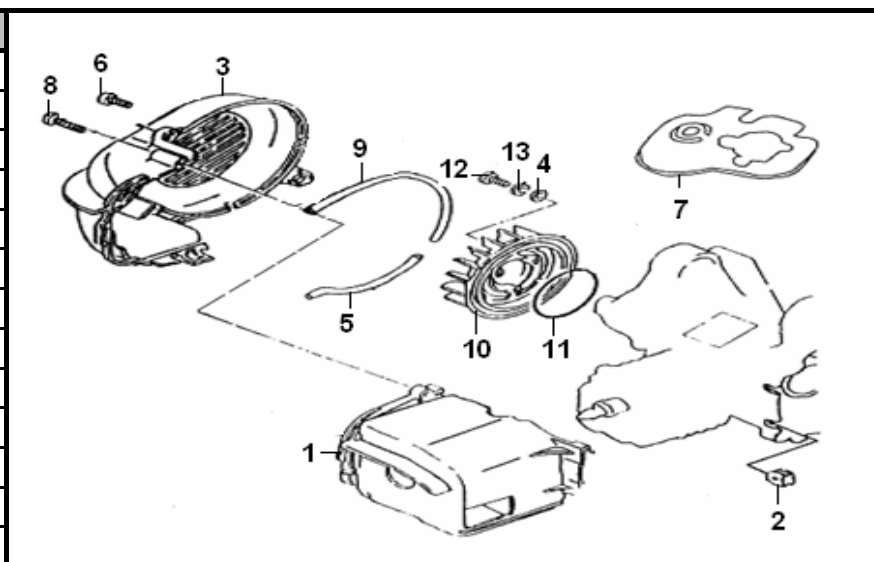

6

NO	QJ CODE	DESCRIPTION	QTY	RMK
1	20301B01F000	COWLING,cylinder	1	
2	20303G02F000	GROMMET	2	
3	20200B01F000	COVER ASSY (FAN)	1	
4	B07030000600	WASHER φ6	3	
5	20208G02F000	BEADING (RUBBER)	1	110
6	302270602065	BOLT M6X20	2	Chrome-plating
7	20102G02F000	DUST COVER (RUBBER)	1	
8	3050355040F5	SCREW ST5.5X40-F	1	Chrome-plating
9	20206G02F000	BEADING (RUBBER)	1	220
10	20401B01F000	FAN ASSY	1	
11	20402G02F000	RUBBER RING 70X3.1	1	
12	301310601665	SCREW M6X16	3	
13	B07000000600	SPRING WASHER φ6	3