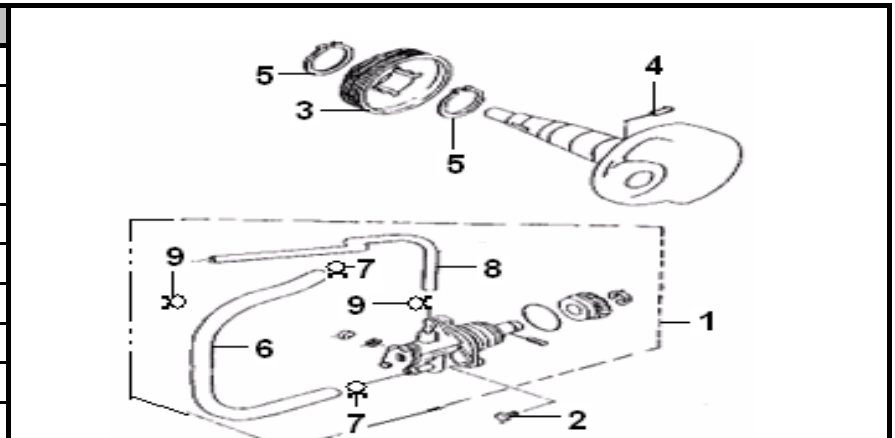

SIDECOVER ASSY

NO	QJ CODE	DESCRIPTION	QTY	RMK
1	207208.009000	GASKET , SIDE COVER	1	Non-asbestos
2	169022080020	SIDE COVER	1	光板 ,
3	26128G02F000	SHAFT	1	
4	26208J01F000	DOWEL PIN	2	
5	301310602565	SCREW M6X25	8	Chrome-plating
6	301310603565	SCREW	2	Chrome-plating
7	301310606565	PAN HEAD SCREW	1	Chrome-plating
8	302460601265	STOPPER	1	

4 CRANKSHAFT ASSY

NO	QJ CODE	DESCRIPTION	QTY	RMK
1	208100.022000	CRANKSHAFT , ASSY	1	
2	15100B01F00B	PISTON ASSY	1	欧I
3	15105B16F000	PISTON PIN	1	
4	15103B01F000	PISTON RING ASSY	2	AVL
5	15111G02F000	CIRCLIP	2	
6	15110B16F000	NEEDLE BEARING	1	TPI
7	15101B01F000	WOODRUFF KEY	1	
8	B12016620453	BALL BEARING	2	TPI
9	15213G02F000	OIL SEAL	1	
10	26215G02F000	OIL SEAL ASSY	1	
11	15214G02F000	COLLAR	1	
12	17308G02F000	CIRCLIP	1	

5 OIL PUMP ASSY

NO	QJ CODE	DESCRIPTION	QTY	RMK
1	26901170020	OIL PUMP ASSY	1	打50标记
2	B02000501463	SCREW	2	
3	15211G02F000	PUMP DRIVE GEAR	1	
4	B090103014C0	PIN	1	
5	15106G02F910	CIRCLIP	2	
6	221405.103000	HOSE,OIL INLET	1	
7	19213G02F00A	HOSE CLIP	2	Chrome-plating
8	221405.104000	HOSE,OIL OUTLET	1	
9	19217G02F00A	HOSE CLIP	2	Chrome-plating