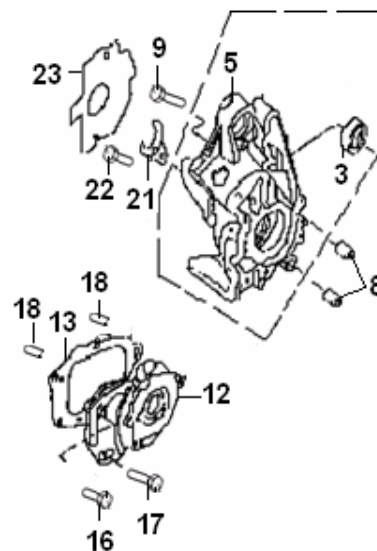

ENGINE BODY PARTS LIST OF VENUS

1 CYLINDER

NO	QJ CODE	DESCRIPTION	QTY	RMK
1	30701B01F00A	HEAD , CYLINDER	1	
2	30507B01F000	GASKET , CYLINDER HE	1	
3	201204.006000	SPARK PLUG	1	E7RTC
4	27101B01F00A	CYLINDER	1	
5	204204.001000	GASKET , CYLINDER	1	Non-asbestos
6	26107B01F910	STUD BOLT	4	
7	304290700063	NUT	4	

2 CRANKCASE

NO	QJ CODE	DESCRIPTION	QTY	RMK
1	26100B01F000	CRANKCASE , LH	1	
2	26108G02F000	BUSH,ENGINE MOUNTIN	1	
3	B12046600300	bearing	2	
4	26126G02F000	BREATHER PLUG	1	
5	26200B01F000	CRANKCASE , RH	1	
6	26142G02F000	BRAKE SHOE ANCHOR P	1	
7	26105G02F000	HOSE	1	
8	26123G02F000	DOWEL PIN	2	
9	302270603562	SCREW	6	
10	26109B01F000	AXLE,engine mount	1	
11	B08010001700	CIRCLIP	2	
12	18101G02F001	COVER, GEAR BOX	1	
13	214201.001000	GASKET , GEAR BOX	1	Non-asbestos
14	B04070812553	NUT	1	
15	26143G02F000	O RING	1	
16	B01070603063	SCREW	2	
17	B01070602263	SCREW	3	

4 CRANKSHAFT ASSY

NO	QJ CODE	DESCRIPTION	QTY	RMK
1	208100.022000	CRANKSHAFT , ASSY	1	
2	15100B01F00B	PISTON ASSY	1	欧I
3	15105B16F000	PISTON PIN	1	
4	15103B01F000	PISTON RING ASSY	2	AVL
5	15111G02F000	CIRCLIP	2	
6	15110B16F000	NEEDLE BEARING	1	TPI
7	15101B01F000	WOODRUFF KEY	1	
8	B12016620453	BALL BEARING	2	TPI
9	15213G02F000	OIL SEAL	1	
10	26215G02F000	OIL SEAL ASSY	1	
11	15214G02F000	COLLAR	1	
12	17308G02F000	CIRCLIP	1	

5 OIL PUMP ASSY

NO	QJ CODE	DESCRIPTION	QTY	RMK
1	26901170020	OIL PUMP ASSY	1	打50标记
2	B02000501463	SCREW	2	
3	15211G02F000	PUMP DRIVE GEAR	1	
4	B090103014C0	PIN	1	
5	15106G02F910	CIRCLIP	2	
6	221405.103000	HOSE,OIL INLET	1	
7	19213G02F00A	HOSE CLIP	2	Chrome-plating
8	221405.104000	HOSE,OIL OUTLET	1	
9	19217G02F00A	HOSE CLIP	2	Chrome-plating