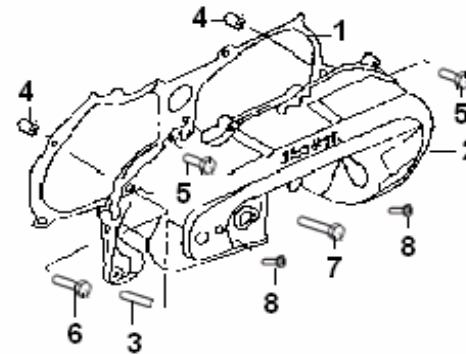

ENGINE BODY PARTS LIST OF VENUS

1 CYLINDER

NO	QJ CODE	DESCRIPTION	QTY	RMK
1	30701B01F00A	HEAD , CYLINDER	1	
2	30507B01F000	GASKET , CYLINDER HE	1	
3	201204.006000	SPARK PLUG	1	E7RTC
4	27101B01F00A	CYLINDER	1	
5	204204.001000	GASKET , CYLINDER	1	Non-asbestos
6	26107B01F910	STUD BOLT	4	
7	304290700063	NUT	4	

2 CRANKCASE

NO	QJ CODE	DESCRIPTION	QTY	RMK
1	26100B01F000	CRANKCASE , LH	1	
2	26108G02F000	BUSH,ENGINE MOUNTIN	1	
3	B12046600300	bearing	2	
4	26126G02F000	BREATHER PLUG	1	
5	26200B01F000	CRANKCASE , RH	1	
6	26142G02F000	BRAKE SHOE ANCHOR P	1	
7	26105G02F000	HOSE	1	
8	26123G02F000	DOWEL PIN	2	
9	302270603562	SCREW	6	
10	26109B01F000	AXLE,engine mount	1	
11	B08010001700	CIRCLIP	2	
12	18101G02F001	COVER, GEAR BOX	1	
13	214201.001000	GASKET , GEAR BOX	1	Non-asbestos
14	B04070812553	NUT	1	
15	26143G02F000	O RING	1	
16	B01070603063	SCREW	2	
17	B01070602263	SCREW	3	

4 CRANKSHAFT ASSY

NO	QJ CODE	DESCRIPTION	QTY	RMK
1	208100.022000	CRANKSHAFT , ASSY	1	
2	15100B01F00B	PISTON ASSY	1	欧I
3	15105B16F000	PISTON PIN	1	
4	15103B01F000	PISTON RING ASSY	2	AVL
5	15111G02F000	CIRCLIP	2	
6	15110B16F000	NEEDLE BEARING	1	TPI
7	15101B01F000	WOODRUFF KEY	1	
8	B12016620453	BALL BEARING	2	TPI
9	15213G02F000	OIL SEAL	1	
10	26215G02F000	OIL SEAL ASSY	1	
11	15214G02F000	COLLAR	1	
12	17308G02F000	CIRCLIP	1	

5 OIL PUMP ASSY

NO	QJ CODE	DESCRIPTION	QTY	RMK
1	26901170020	OIL PUMP ASSY	1	打50标记
2	B02000501463	SCREW	2	
3	15211G02F000	PUMP DRIVE GEAR	1	
4	B090103014C0	PIN	1	
5	15106G02F910	CIRCLIP	2	
6	221405.103000	HOSE,OIL INLET	1	
7	19213G02F00A	HOSE CLIP	2	Chrome-plating
8	221405.104000	HOSE,OIL OUTLET	1	
9	19217G02F00A	HOSE CLIP	2	Chrome-plating