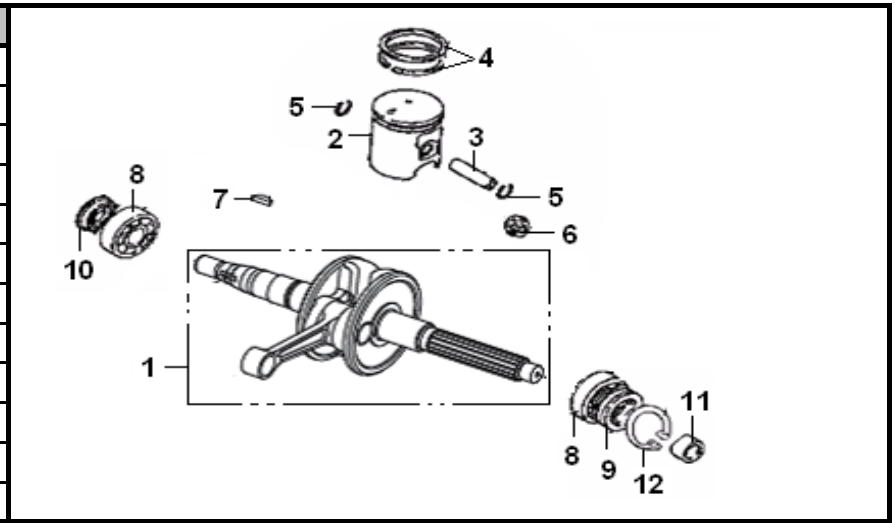

ENGINE BODY PARTS LIST OF VENUS

1 CYLINDER

NO	QJ CODE	DESCRIPTION	QTY	RMK
1	30701B01F00A	HEAD , CYLINDER	1	
2	30507B01F000	GASKET , CYLINDER HE	1	
3	201204.006000	SPARK PLUG	1	E7RTC
4	27101B01F00A	CYLINDER	1	
5	204204.001000	GASKET , CYLINDER	1	Non-asbestos
6	26107B01F910	STUD BOLT	4	
7	304290700063	NUT	4	

SIDECOVER ASSY

NO	QJ CODE	DESCRIPTION	QTY	RMK
1	207208.009000	GASKET , SIDE COVER	1	Non-asbestos
2	169022080020	SIDE COVER	1	光板 ,
3	26128G02F000	SHAFT	1	
4	26208J01F000	DOWEL PIN	2	
5	301310602565	SCREW M6X25	8	Chrome-plating
6	301310603565	SCREW	2	Chrome-plating
7	301310606565	PAN HEAD SCREW	1	Chrome-plating
8	302460601265	STOPPER	1	

5 OIL PUMP ASSY

NO	QJ CODE	DESCRIPTION	QTY	RMK
1	26901170020	OIL PUMP ASSY	1	打50标记
2	B02000501463	SCREW	2	
3	15211G02F000	PUMP DRIVE GEAR	1	
4	B090103014C0	PIN	1	
5	15106G02F910	CIRCLIP	2	
6	221405.103000	HOSE,OIL INLET	1	
7	19213G02F00A	HOSE CLIP	2	Chrome-plating
8	221405.104000	HOSE,OIL OUTLET	1	
9	19217G02F00A	HOSE CLIP	2	Chrome-plating