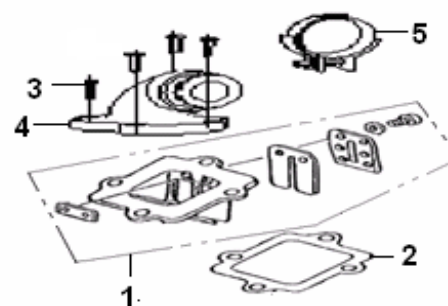

10 REED VALVE ASSY

NO	QJ CODE	DESCRIPTION	QTY	RMK
1	32300G02F000	REED VALVE ASSY	1	双开、正常
2	202306.002000	VALVE SEAT GASKET	1	Non-asbestos
3	302040602065	SCREW	4	Chrome-plating
4	32200G02F000	PIPE, intake	1	
5	202104.006000	CLIP	1