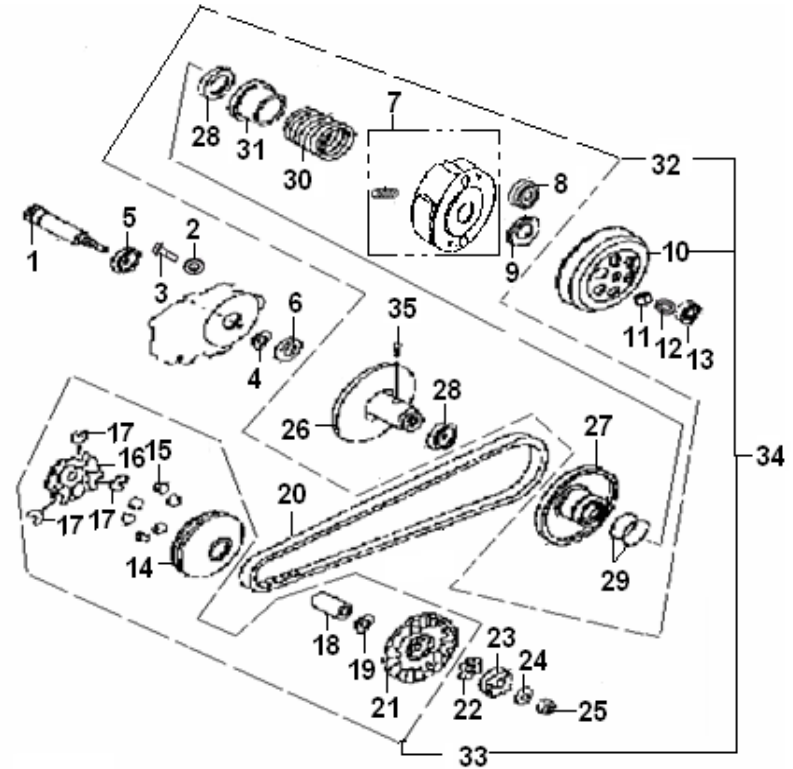

ENGINE BODY PARTS LIST OF VENUS

1 CYLINDER

NO	QJ CODE	DESCRIPTION	QTY	RMK
1	30701B01F00A	HEAD , CYLINDER	1	
2	30507B01F000	GASKET , CYLINDER HE	1	
3	201204.006000	SPARK PLUG	1	E7RTC
4	27101B01F00A	CYLINDER	1	
5	204204.001000	GASKET , CYLINDER	1	Non-asbestos
6	26107B01F910	STUD BOLT	4	
7	304290700063	NUT	4	

5 OIL PUMP ASSY

NO	QJ CODE	DESCRIPTION	QTY	RMK
1	26901170020	OIL PUMP ASSY	1	打50标记
2	B02000501463	SCREW	2	
3	15211G02F000	PUMP DRIVE GEAR	1	
4	B090103014C0	PIN	1	
5	15106G02F910	CIRCLIP	2	
6	221405.103000	HOSE,OIL INLET	1	
7	19213G02F00A	HOSE CLIP	2	Chrome-plating
8	221405.104000	HOSE,OIL OUTLET	1	
9	19217G02F00A	HOSE CLIP	2	Chrome-plating

8

NO	QJ CODE	DESCRIPTION	QTY	RMK
1	24201B01F000	PRIMARY DRIVE SHAFT	1	old primary drive shaft with one ring No.12 φ6.7X3

	220011160000	PRIMARY DRIVE SHAFT	1	new primary drive shaft with two rings No.12 φ5.5X1.5mm
2	18114G02F000	PLATE WASHER	1	
3	B01090801263	PAN HEAD SCREW	1	镀彩锌
4	B08010001700	CIRCLIP	1	
5	B12016600300	ROLING BEARING	1	
6	24203G02F000	OIL SEAL	1	
7	24301B01F000	CLUTCH ASSY,shoe	1	
8	24245G02F000	BALL BEARING 6003	1	
9	24303G02F000	NUT	1	
10	24700G02F000	CLUTCH DRUM	1	
11	24305G02F940	NUT	1	
12	24243G02F000	O-RING	1	for old primary drive shaft No.1
	200492080000	RING φ5.5X1.5	2	for new primary drive shaft No.1
13	24209G02F000	BEARING 8X28X8	1	
14	24101G02F000	FACE, movable drive	1	
15	213119.003000	ROLLER	6	重5g
16	24103G02F000	PLATE, movable drive	1	
17	24104G02F000	DAMPER	3	
18	24105G02F000	COLLAR	1	
19	24106B01F000	WASHER	1	
20	24107B01F000	V BELT , DRIVE	1	
21	24108G02F000	FACE , FIXED DRIVE	1	