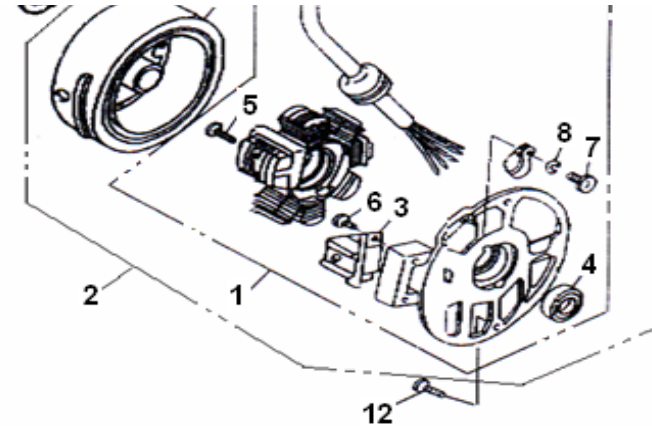

5	B02000502522	SCREW	2	
6	B02000501262	SCREW	2	
7	B02000400622	SCREW	1	
8	B07000000400	SPRING WASHER	1	
9	223101.019000	FLY WHEEL ASSY	1	15°
10	B07030001200	WASHER	1	
11	15228H03F000	NUT	1	
12	B01070601664	NUT	2