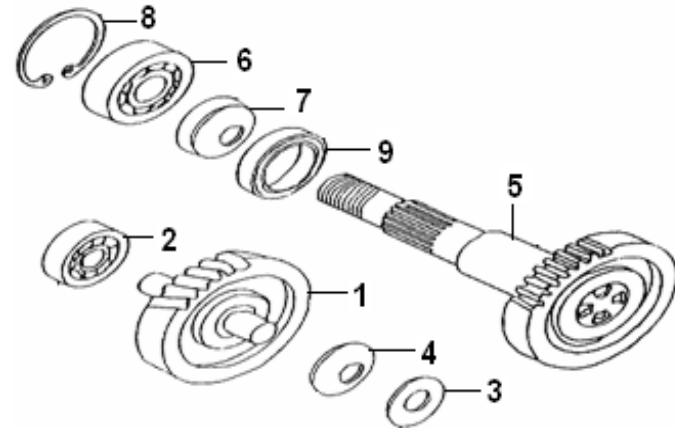

22	24109G02F000	STAR WASHER	1	
23	213203.001161	RATCHET (STARTING)	1	
24	15112G02F010	WASHER , SPRING	1	
25	B04031212553	NUT	1	
26	24204G02F000	FACE , FIXED DRIVEN	1	
27	24205G02F000	FACE , MOVABLE DRIVE	1	
28	24206G02F000	OIL SEAL	2	
29	24207G02F000	O-RING	2	
30	24308B01F000	SPRING	1	
31	24309G02F930	SEAT , SPRING	1	
32	24200B01F000	DRIVEN PULLEY COMP.	1	
33	213100.039000	DRIVE PULLEY COMP.	1	
34	213100.010000	SHIFT ASSY	1	5g
35	24208G02F000	PIN , GUIDE	2	

9 TRANSMISSION SYSTEM ASSY

NO	QJ CODE	DESCRIPTION	QTY	RMK
1	17800B01F000	SHAFT , IDLE	1	
2	B12016620100	BEARING 6201	1	
3	17509G02F000	PLATE WASHER12	1	
4	17802G02F000	WASHER , CONICAL	1	
5	17300B01F000	DRIVEN SHAFT(GEAR BC	1	
6	B12016600400	BEARING	1	
7	17317G02F000	OIL SEAL	1	
8	17308G02F000	CIRCLIP	1	
9	26136G02F000	NEEDLE BEARING	1