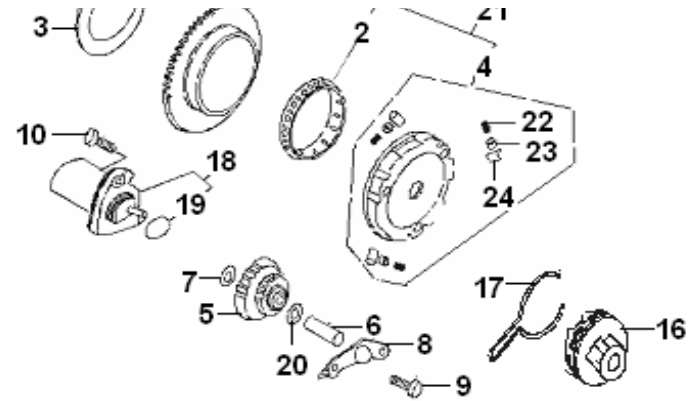

5 OIL PUMP ASSY

NO	QJ CODE	DESCRIPTION	QTY	RMK
1	26901170020	OIL PUMP ASSY	1	打50标记
2	B02000501463	SCREW	2	
3	15211G02F000	PUMP DRIVE GEAR	1	
4	B090103014C0	PIN	1	
5	15106G02F910	CIRCLIP	2	
6	221405.103000	HOSE,OIL INLET	1	
7	19213G02F00A	HOSE CLIP	2	Chrome-plating
8	221405.104000	HOSE,OIL OUTLET	1	
9	19217G02F00A	HOSE CLIP	2	Chrome-plating

--	--	--	--	--

6

NO	QJ CODE	DESCRIPTION	QTY	RMK
1	20301B01F000	COWLING,cylinder	1	
2	20303G02F000	GROMMET	2	
3	20200B01F000	COVER ASSY (FAN)	1	
4	B07030000600	WASHER φ6	3	
5	20208G02F000	BEADING (RUBBER)	1	110
6	302270602065	BOLT M6X20	2	Chrome-plating
7	20102G02F000	DUST COVER (RUBBER)	1	
8	3050355040F5	SCREW ST5.5X40-F	1	Chrome-plating
9	20206G02F000	BEADING (RUBBER)	1	220
10	20401B01F000	FAN ASSY	1	
11	20402G02F000	RUBBER RING 70X3.1	1	
12	301310601665	SCREW M6X16	3	
13	B07000000600	SPRING WASHER φ6	3	

8

NO	QJ CODE	DESCRIPTION	QTY	RMK
1	24201B01F000	PRIMARY DRIVE SHAFT	1	old primary drive shaft with one ring No.12 φ6.7X3

	220011160000	PRIMARY DRIVE SHAFT	1	new primary drive shaft with two rings No.12 φ5.5X1.5mm
2	18114G02F000	PLATE WASHER	1	
3	B01090801263	PAN HEAD SCREW	1	镀彩锌
4	B08010001700	CIRCLIP	1	
5	B12016600300	ROLING BEARING	1	
6	24203G02F000	OIL SEAL	1	
7	24301B01F000	CLUTCH ASSY,shoe	1	
8	24245G02F000	BALL BEARING 6003	1	
9	24303G02F000	NUT	1	
10	24700G02F000	CLUTCH DRUM	1	
11	24305G02F940	NUT	1	
12	24243G02F000	O-RING	1	for old primary drive shaft No.1
	200492080000	RING φ5.5X1.5	2	for new primary drive shaft No.1
13	24209G02F000	BEARING 8X28X8	1	
14	24101G02F000	FACE, movable drive	1	
15	213119.003000	ROLLER	6	重5g
16	24103G02F000	PLATE, movable drive	1	
17	24104G02F000	DAMPER	3	
18	24105G02F000	COLLAR	1	
19	24106B01F000	WASHER	1	
20	24107B01F000	V BELT , DRIVE	1	
21	24108G02F000	FACE , FIXED DRIVE	1	