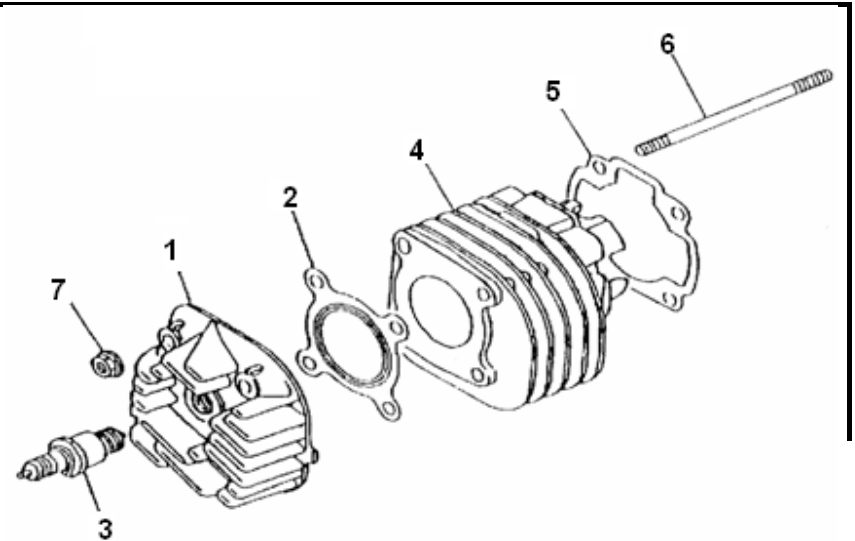

ENGINE BODY PARTS LIST OF VENUS

1 CYLINDER

NO	QJ CODE	DESCRIPTION	QTY	RMK
1	30701B01F00A	HEAD , CYLINDER	1	
2	30507B01F000	GASKET , CYLINDER HE	1	
3	201204.006000	SPARK PLUG	1	E7RTC
4	27101B01F00A	CYLINDER	1	
5	204204.001000	GASKET , CYLINDER	1	Non-asbestos
6	26107B01F910	STUD BOLT	4	
7	304290700063	NUT	4	

2 CRANKCASE

NO	QJ CODE	DESCRIPTION	QTY	RMK
1	26100B01F000	CRANKCASE , LH	1	
2	26108G02F000	BUSH,ENGINE MOUNTIN	1	
3	B12046600300	bearing	2	
4	26126G02F000	BREATHER PLUG	1	
5	26200B01F000	CRANKCASE , RH	1	
6	26142G02F000	BRAKE SHOE ANCHOR P	1	
7	26105G02F000	HOSE	1	
8	26123G02F000	DOWEL PIN	2	
9	302270603562	SCREW	6	
10	26109B01F000	AXLE,engine mount	1	
11	B08010001700	CIRCLIP	2	
12	18101G02F001	COVER, GEAR BOX	1	
13	214201.001000	GASKET , GEAR BOX	1	Non-asbestos
14	B04070812553	NUT	1	
15	26143G02F000	O RING	1	
16	B01070603063	SCREW	2	
17	B01070602263	SCREW	3	

SIDECOVER ASSY

NO	QJ CODE	DESCRIPTION	QTY	RMK
1	207208.009000	GASKET , SIDE COVER	1	Non-asbestos
2	169022080020	SIDE COVER	1	光板 ,
3	26128G02F000	SHAFT	1	
4	26208J01F000	DOWEL PIN	2	
5	301310602565	SCREW M6X25	8	Chrome-plating
6	301310603565	SCREW	2	Chrome-plating
7	301310606565	PAN HEAD SCREW	1	Chrome-plating
8	302460601265	STOPPER	1	

5 OIL PUMP ASSY

NO	QJ CODE	DESCRIPTION	QTY	RMK
1	26901170020	OIL PUMP ASSY	1	打50标记
2	B02000501463	SCREW	2	
3	15211G02F000	PUMP DRIVE GEAR	1	
4	B090103014C0	PIN	1	
5	15106G02F910	CIRCLIP	2	
6	221405.103000	HOSE,OIL INLET	1	
7	19213G02F00A	HOSE CLIP	2	Chrome-plating
8	221405.104000	HOSE,OIL OUTLET	1	
9	19217G02F00A	HOSE CLIP	2	Chrome-plating