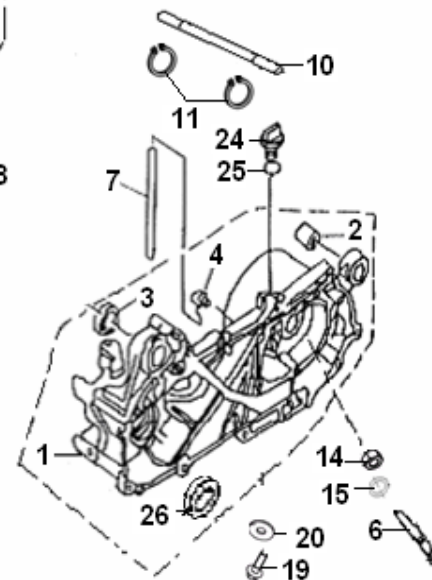

ENGINE BODY PARTS LIST OF VENUS

1 CYLINDER

NO	QJ CODE	DESCRIPTION	QTY	RMK
1	30701B01F00A	HEAD , CYLINDER	1	
2	30507B01F000	GASKET , CYLINDER HE	1	
3	201204.006000	SPARK PLUG	1	E7RTC
4	27101B01F00A	CYLINDER	1	
5	204204.001000	GASKET , CYLINDER	1	Non-asbestos
6	26107B01F910	STUD BOLT	4	
7	304290700063	NUT	4	

2 CRANKCASE

NO	QJ CODE	DESCRIPTION	QTY	RMK
1	26100B01F000	CRANKCASE , LH	1	
2	26108G02F000	BUSH,ENGINE MOUNTIN	1	
3	B12046600300	bearing	2	
4	26126G02F000	BREATHER PLUG	1	
5	26200B01F000	CRANKCASE , RH	1	
6	26142G02F000	BRAKE SHOE ANCHOR P	1	
7	26105G02F000	HOSE	1	
8	26123G02F000	DOWEL PIN	2	
9	302270603562	SCREW	6	
10	26109B01F000	AXLE,engine mount	1	
11	B08010001700	CIRCLIP	2	
12	18101G02F001	COVER, GEAR BOX	1	
13	214201.001000	GASKET , GEAR BOX	1	Non-asbestos
14	B04070812553	NUT	1	
15	26143G02F000	O RING	1	
16	B01070603063	SCREW	2	
17	B01070602263	SCREW	3	

SIDECOVER ASSY

NO	QJ CODE	DESCRIPTION	QTY	RMK
1	207208.009000	GASKET , SIDE COVER	1	Non-asbestos
2	169022080020	SIDE COVER	1	光板 ,
3	26128G02F000	SHAFT	1	
4	26208J01F000	DOWEL PIN	2	
5	301310602565	SCREW M6X25	8	Chrome-plating
6	301310603565	SCREW	2	Chrome-plating
7	301310606565	PAN HEAD SCREW	1	Chrome-plating
8	302460601265	STOPPER	1	

5 OIL PUMP ASSY

NO	QJ CODE	DESCRIPTION	QTY	RMK
1	26901170020	OIL PUMP ASSY	1	打50标记
2	B02000501463	SCREW	2	
3	15211G02F000	PUMP DRIVE GEAR	1	
4	B090103014C0	PIN	1	
5	15106G02F910	CIRCLIP	2	
6	221405.103000	HOSE,OIL INLET	1	
7	19213G02F00A	HOSE CLIP	2	Chrome-plating
8	221405.104000	HOSE,OIL OUTLET	1	
9	19217G02F00A	HOSE CLIP	2	Chrome-plating