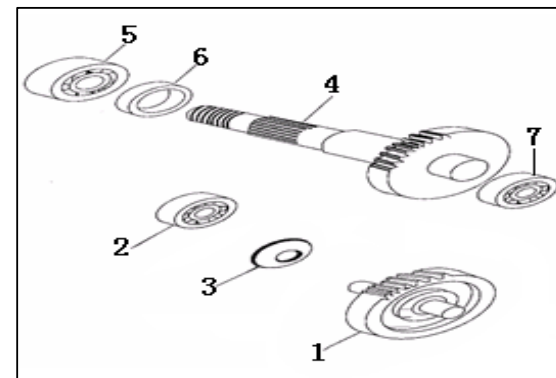

9 TRANSMISSION SYSTEM ASSY

NO	CODE	DESCRIPTION	QTY	RMK
1	17800G16F000	SHAFT , IDLE	1	
2	B12016620000	BEARING 6200	1	
3	17802J01F000	WASHER , PLANE	1	
4	17300G16F000	DRIVEN SHAFT(GEAR BOX)	1	
5	B12016600400	NEEDLE BEARING	1	
6	17317B09F000	OIL SEAL	1	
7	B12016620200	NEEDLE BEARING	1