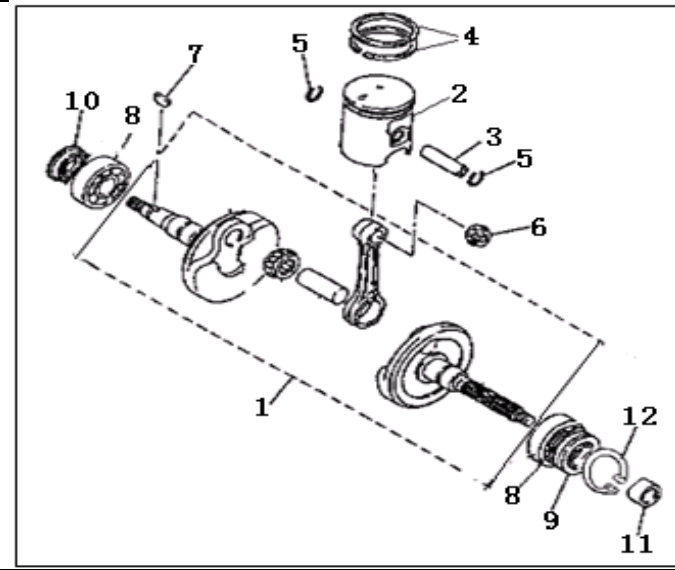

ENGINE PARTS LIST OF B08(TWIN LIGHT 50cc)

1 CYLINDER HEAD ASS

NO	CODE	DESCRIPTION	QTY	RMK
1	30701B01F00A	HEAD , CYLINDER	1	
2	30507B01F000	GASKET , CYLINDER HEAD	1	
3	201204.013000	SPARK PLUG	1	BR8HSA
4	27101B01F00A	CYLINDER	1	
5	204204.001000	GASKET , CYLINDER	1	
6	26107B01F910	STUD BOLT	4	
7	304290700062	NUT	4	

10	B04070812553	NUT M8	1	
11	26214B09F000	BEARING HOLDER	1	
12	B02000601262	PAN HEAD SCREW M6X12	2	
13	14222J01F000	O-RING	1	
14	26123G02F000	DOWEL PIN 12X16	2	
15	214201.004000	GASKET , GEAR BOX	1	
16	18101B09F000	COVER, GEAR BOX	1	
17	206407.004081	OIL PLUG	1	
18	26102G02F000	O RING	1	
19	301310801605	FLANGE BOLT M8X16	1	
20	18105H03F000	PLATE WASHER 8	1	
21	26214G02F910	OIL SEAL HOLDER	1	
22	301310601263	PAN HEAD SCREW M6X12	1	
23	206321.001000	GASKET	1	
24	301310805565	SCREW M8X55	2	
25	301310805065	SCREW M8X50	5	
26	207234.001000	bush	1	

3 SIDECOVER ASSY

NO	CODE	DESCRIPTION	QTY	RMK
1	207208.017000	GASKET,L CRANKCASE	1	
2	169021070010	L CRANKCASE COVER	1	
3	26128G02F000	IDLE GEAR	1	
4	26208J01F000	DOWEL PIN	2	
5	301310602565	PAN HEAD SCREW M6X25	8	
6	301310603565	PAN HEAD SCREW M6X35	1	
7	301310606565	PAN HEAD SCREW M6X65	1	
8	302460601265	PAN HEAD SCREW	2	

4 PISTON CRANKSHAFT CONNECTING ROD ASSY

NO	CODE	DESCRIPTION	QTY	RMK
1	208100.023000	CRANKSHAFT , ASSY	1	
2	15100B01F00B	PISTON ASSY	1	
3	15105B16F000	PISTON PIN	1	
4	15103B01F000	PISTON RING ASSY	2	AVL
5	15111G02F000	CIRCLIP	2	
6	15110B16F000	NEEDLE BEARING	1	TPI
7	15101B01F000	WOODRUFF KEY	1	
8	B12016620453	BALL BEARING	2	TPI
9	15213G02F000	OIL SEAL	1	
10	26215G02F000	OIL SEAL ASSY	1	
11	15214G02F000	COLLAR	1	
12	17308G02F000	CIRCLIP	1	