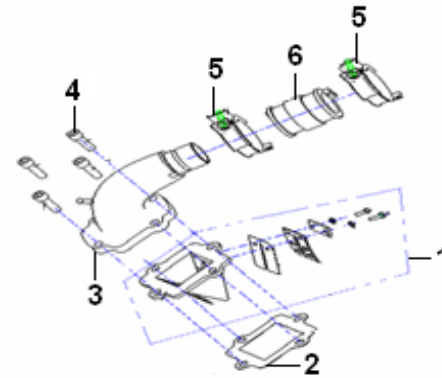

10 REED VALVE ASSY

NO	CODE	DESCRIPTION	QTY	RMK
1	32300A02F000	REED VALVE ASSY	1	
2	202306.002000	VALVE SEAT GASKET	1	
3	32200B01F000	PIPE,INTAKE	1	
4	302040602065	SCREWM6X20	4	
5	32202G01F000	CLAMP HOSE ASSY	2	
6	32237G01F000	RUBBER PIPE	1