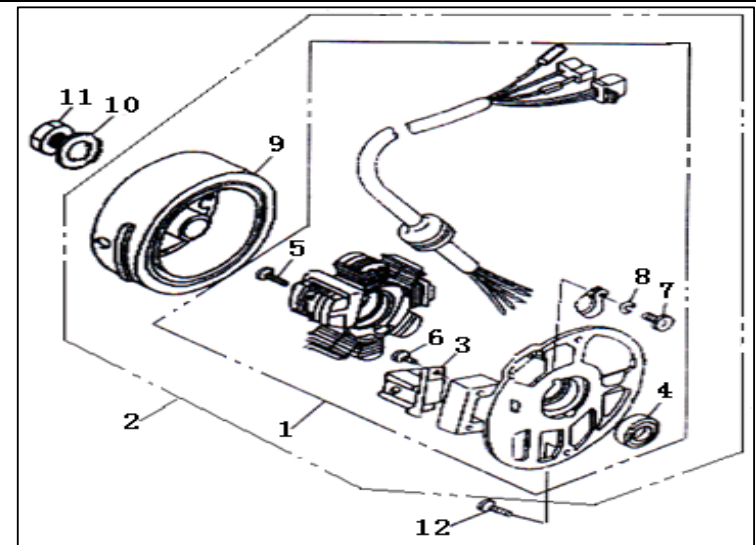

11 MAGNETO ASSY

NO	CODE	DESCRIPTION	QTY	RMK
1	34310G02F000	COIL ASSY	1	
2	223100.100000	MAGNETO ASSY	1	15°
3	34330G02F000	PULSE TRIGGER	1	
4	34350G02F000	OIL SEAT	1	
5	B02000502522	SCREW	2	
6	B02000501262	SCREW	2	
7	B02000400622	SCREW	1	
8	B07000000400	SPRING WASHER	1	
9	223101.019000	FLY WHEEL ASSY	1	15°
10	B07030001200	WASHER	1	
11	15228H03F000	NUT	1	
12	B01070601664	NUT	2