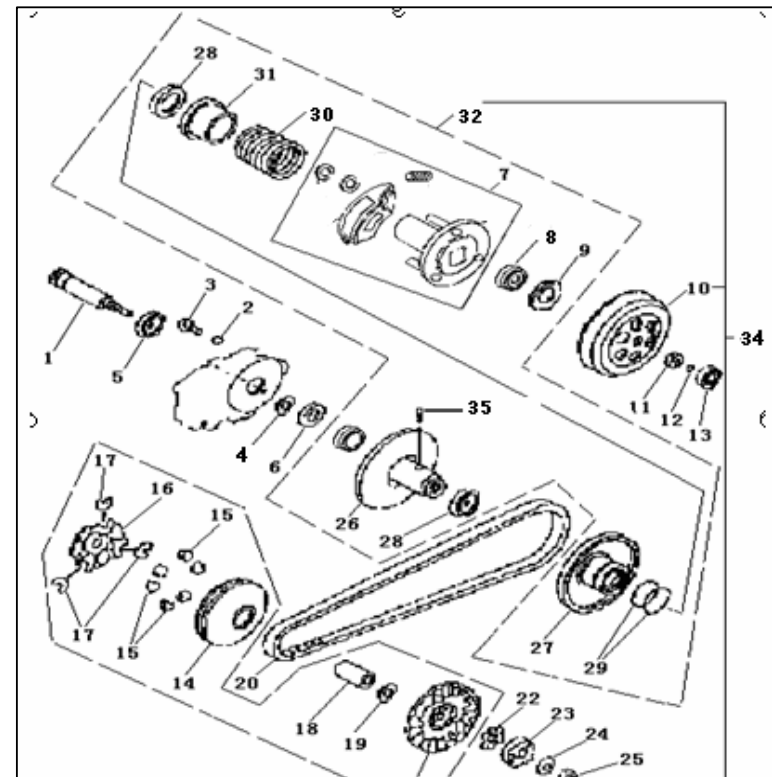

8 CLUTCH ASSY

NO	CODE	DESCRIPTION	QTY	RMK
1	24201B09F000	PRIMARY DRIVE SHAFT	1	
2	18114G02F000	PLATE WASHER	1	
3	B01090801263	PAN HEAD SCREW	1	
4	B08010001700	CIRCLIP	1	
5	B12016620300	BEARING 6203	1	
6	24203B09F000	OIL SEAL	1	
7	24301B01F000	CLUTCH ASSY,shoe	1	
8	24245G02F000	ROLLER BEARING	1	
9	24303G02F000	NUT	1	
10	24700G02F000	CLUTCH DRUM	1	
11	24305G02F940	NUT	1	
12	24243G02F000	O-RING	1	
13	24209G02F000	BEARING 638Z	1	
14	24101G02F000	FACE,movable drive	1	
15	213119.004000	ROLLER	6