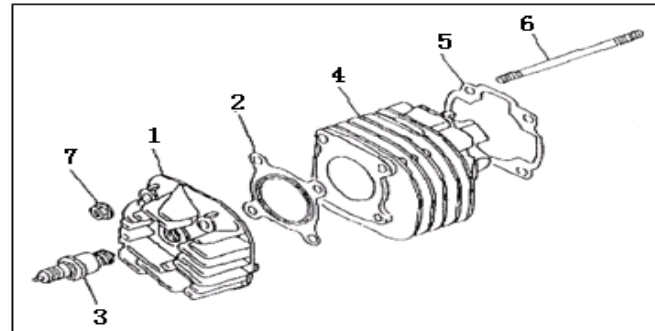

ENGINE PARTS LIST OF B08(TWIN LIGHT 50cc)

1 CYLINDER HEAD ASS

NO	CODE	DESCRIPTION	QTY	RMK
1	30701B01F00A	HEAD , CYLINDER	1	
2	30507B01F000	GASKET , CYLINDER HEAD	1	
3	201204.013000	SPARK PLUG	1	BR8HSA
4	27101B01F00A	CYLINDER	1	
5	204204.001000	GASKET , CYLINDER	1	
6	26107B01F910	STUD BOLT	4	
7	304290700062	NUT	4	