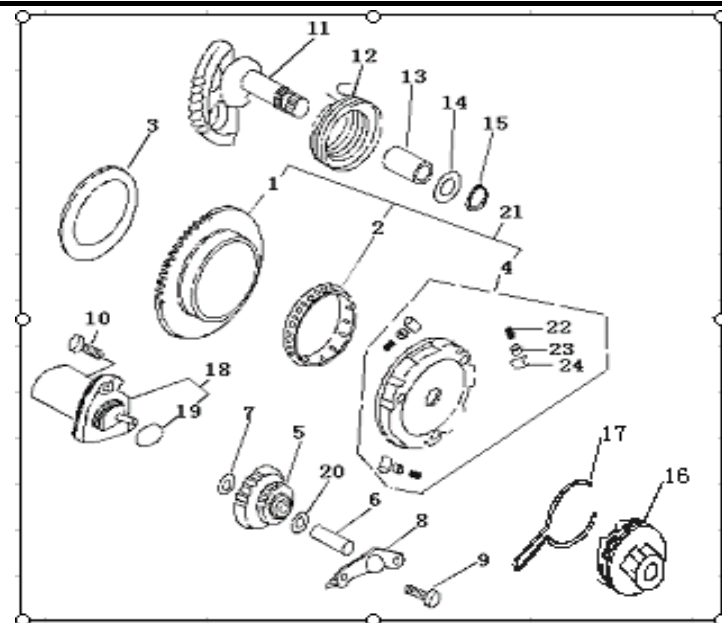

7 KICK STARTER ASSY

NO	CODE	DESCRIPTION	QTY	RMK
1	34120G02F000	START GEAR ASSY	1	
2	34121G02F000	NEEDLE BEARING	1	
3	34123G02F000	THRUST WASHER	1	
4	34110G02F00A	STARTER CLUTCH ASSY.CON	1	
5	34126G02F000	DRIVEN GEAR,STARTER	1	
6	26128G02F000	IDLE GEAR SHAFT	1	
7	34122G02F000	PLATE WASHER	1	
8	34125G02F000	IDLE GEAR HOLDER	1	
9	301310601062	SCREW	2	
10	302040602065	SCREW	2	
11	216100.004000	SHAFT, kick starter	1	
12	17407G02F000	SPRING	1