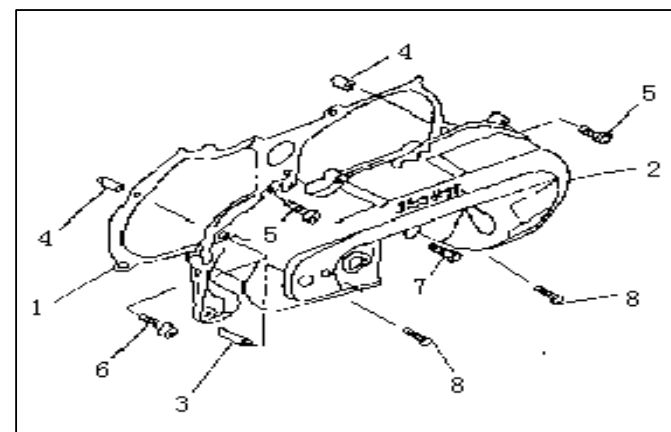

3 SIDECOVER ASSY

NO	CODE	DESCRIPTION	QTY	RMK
1	207208.017000	GASKET,L CRANKCASE	1	
2	169021070010	L CRANKCASE COVER	1	
3	26128G02F000	IDLE GEAR	1	
4	26208J01F000	DOWEL PIN	2	
5	301310602565	PAN HEAD SCREW M6X25	8	
6	301310603565	PAN HEAD SCREW M6X35	1	
7	301310606565	PAN HEAD SCREW M6X65	1	
8	302460601265	PAN HEAD SCREW	2