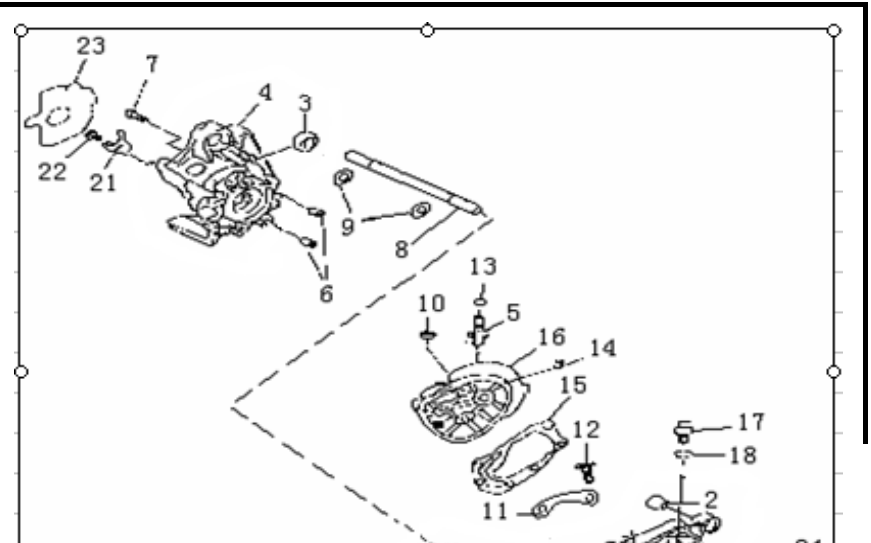

ENGINE PARTS LIST OF B08(TWIN LIGHT 50cc)

1 CYLINDER HEAD ASS

NO	CODE	DESCRIPTION	QTY	RMK
1	30701B01F00A	HEAD , CYLINDER	1	
2	30507B01F000	GASKET , CYLINDER HEAD	1	
3	201204.013000	SPARK PLUG	1	BR8HSA
4	27101B01F00A	CYLINDER	1	
5	204204.001000	GASKET , CYLINDER	1	
6	26107B01F910	STUD BOLT	4	
7	304290700062	NUT	4	

10	B04070812553	NUT M8	1	
11	26214B09F000	BEARING HOLDER	1	
12	B02000601262	PAN HEAD SCREW M6X12	2	
13	14222J01F000	O-RING	1	
14	26123G02F000	DOWEL PIN 12X16	2	
15	214201.004000	GASKET , GEAR BOX	1	
16	18101B09F000	COVER, GEAR BOX	1	
17	206407.004081	OIL PLUG	1	
18	26102G02F000	O RING	1	
19	301310801605	FLANGE BOLT M8X16	1	
20	18105H03F000	PLATE WASHER 8	1	
21	26214G02F910	OIL SEAL HOLDER	1	
22	301310601263	PAN HEAD SCREW M6X12	1	
23	206321.001000	GASKET	1	
24	301310805565	SCREW M8X55	2	
25	301310805065	SCREW M8X50	5	
26	207234.001000	bush	1	

4 PISTON CRANKSHAFT CONNECTING ROD ASSY

NO	CODE	DESCRIPTION	QTY	RMK
1	208100.023000	CRANKSHAFT , ASSY	1	
2	15100B01F00B	PISTON ASSY	1	
3	15105B16F000	PISTON PIN	1	
4	15103B01F000	PISTON RING ASSY	2	AVL
5	15111G02F000	CIRCLIP	2	
6	15110B16F000	NEEDLE BEARING	1	TPI
7	15101B01F000	WOODRUFF KEY	1	
8	B12016620453	BALL BEARING	2	TPI
9	15213G02F000	OIL SEAL	1	
10	26215G02F000	OIL SEAL ASSY	1	
11	15214G02F000	COLLAR	1	
12	17308G02F000	CIRCLIP	1	

5 OIL PUMP ASSY

NO	CODE	DESCRIPTION	QTY	RMK
1	219101.008000	OIL PUMP ASSY	1	
2	B02000501463	SCREW	2	
3	15211G02F000	PUMP DRIVE GEAR	1	
4	B090103014C0	PIN	1	
5	15106G02F910	CIRCLIP	2	
6	221405.100000	HOSE,OIL INLET	1	
7	19213G02F00A	HOSE CLIP	2	镀铬
8	221405.107000	HOSE,OIL OUTLET	1	
9	19217G02F00A	HOSE CLIP	2	镀铬