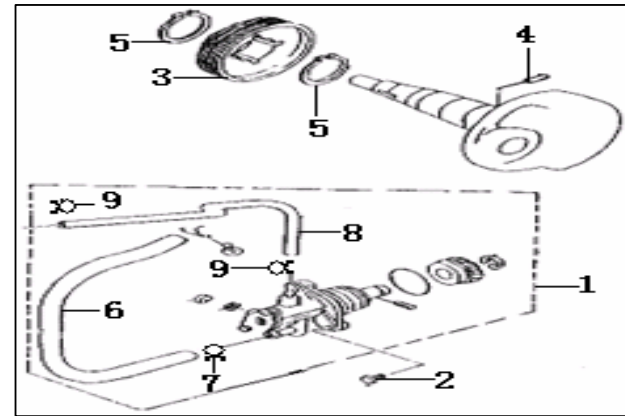

5 OIL PUMP ASSY

NO	CODE	DESCRIPTION	QTY	RMK
1	219101.008000	OIL PUMP ASSY	1	
2	B02000501463	SCREW	2	
3	15211G02F000	PUMP DRIVE GEAR	1	
4	B090103014C0	PIN	1	
5	15106G02F910	CIRCLIP	2	
6	221405.100000	HOSE,OIL INLET	1	
7	19213G02F00A	HOSE CLIP	2	镀铬
8	221405.107000	HOSE,OIL OUTLET	1	
9	19217G02F00A	HOSE CLIP	2	镀铬